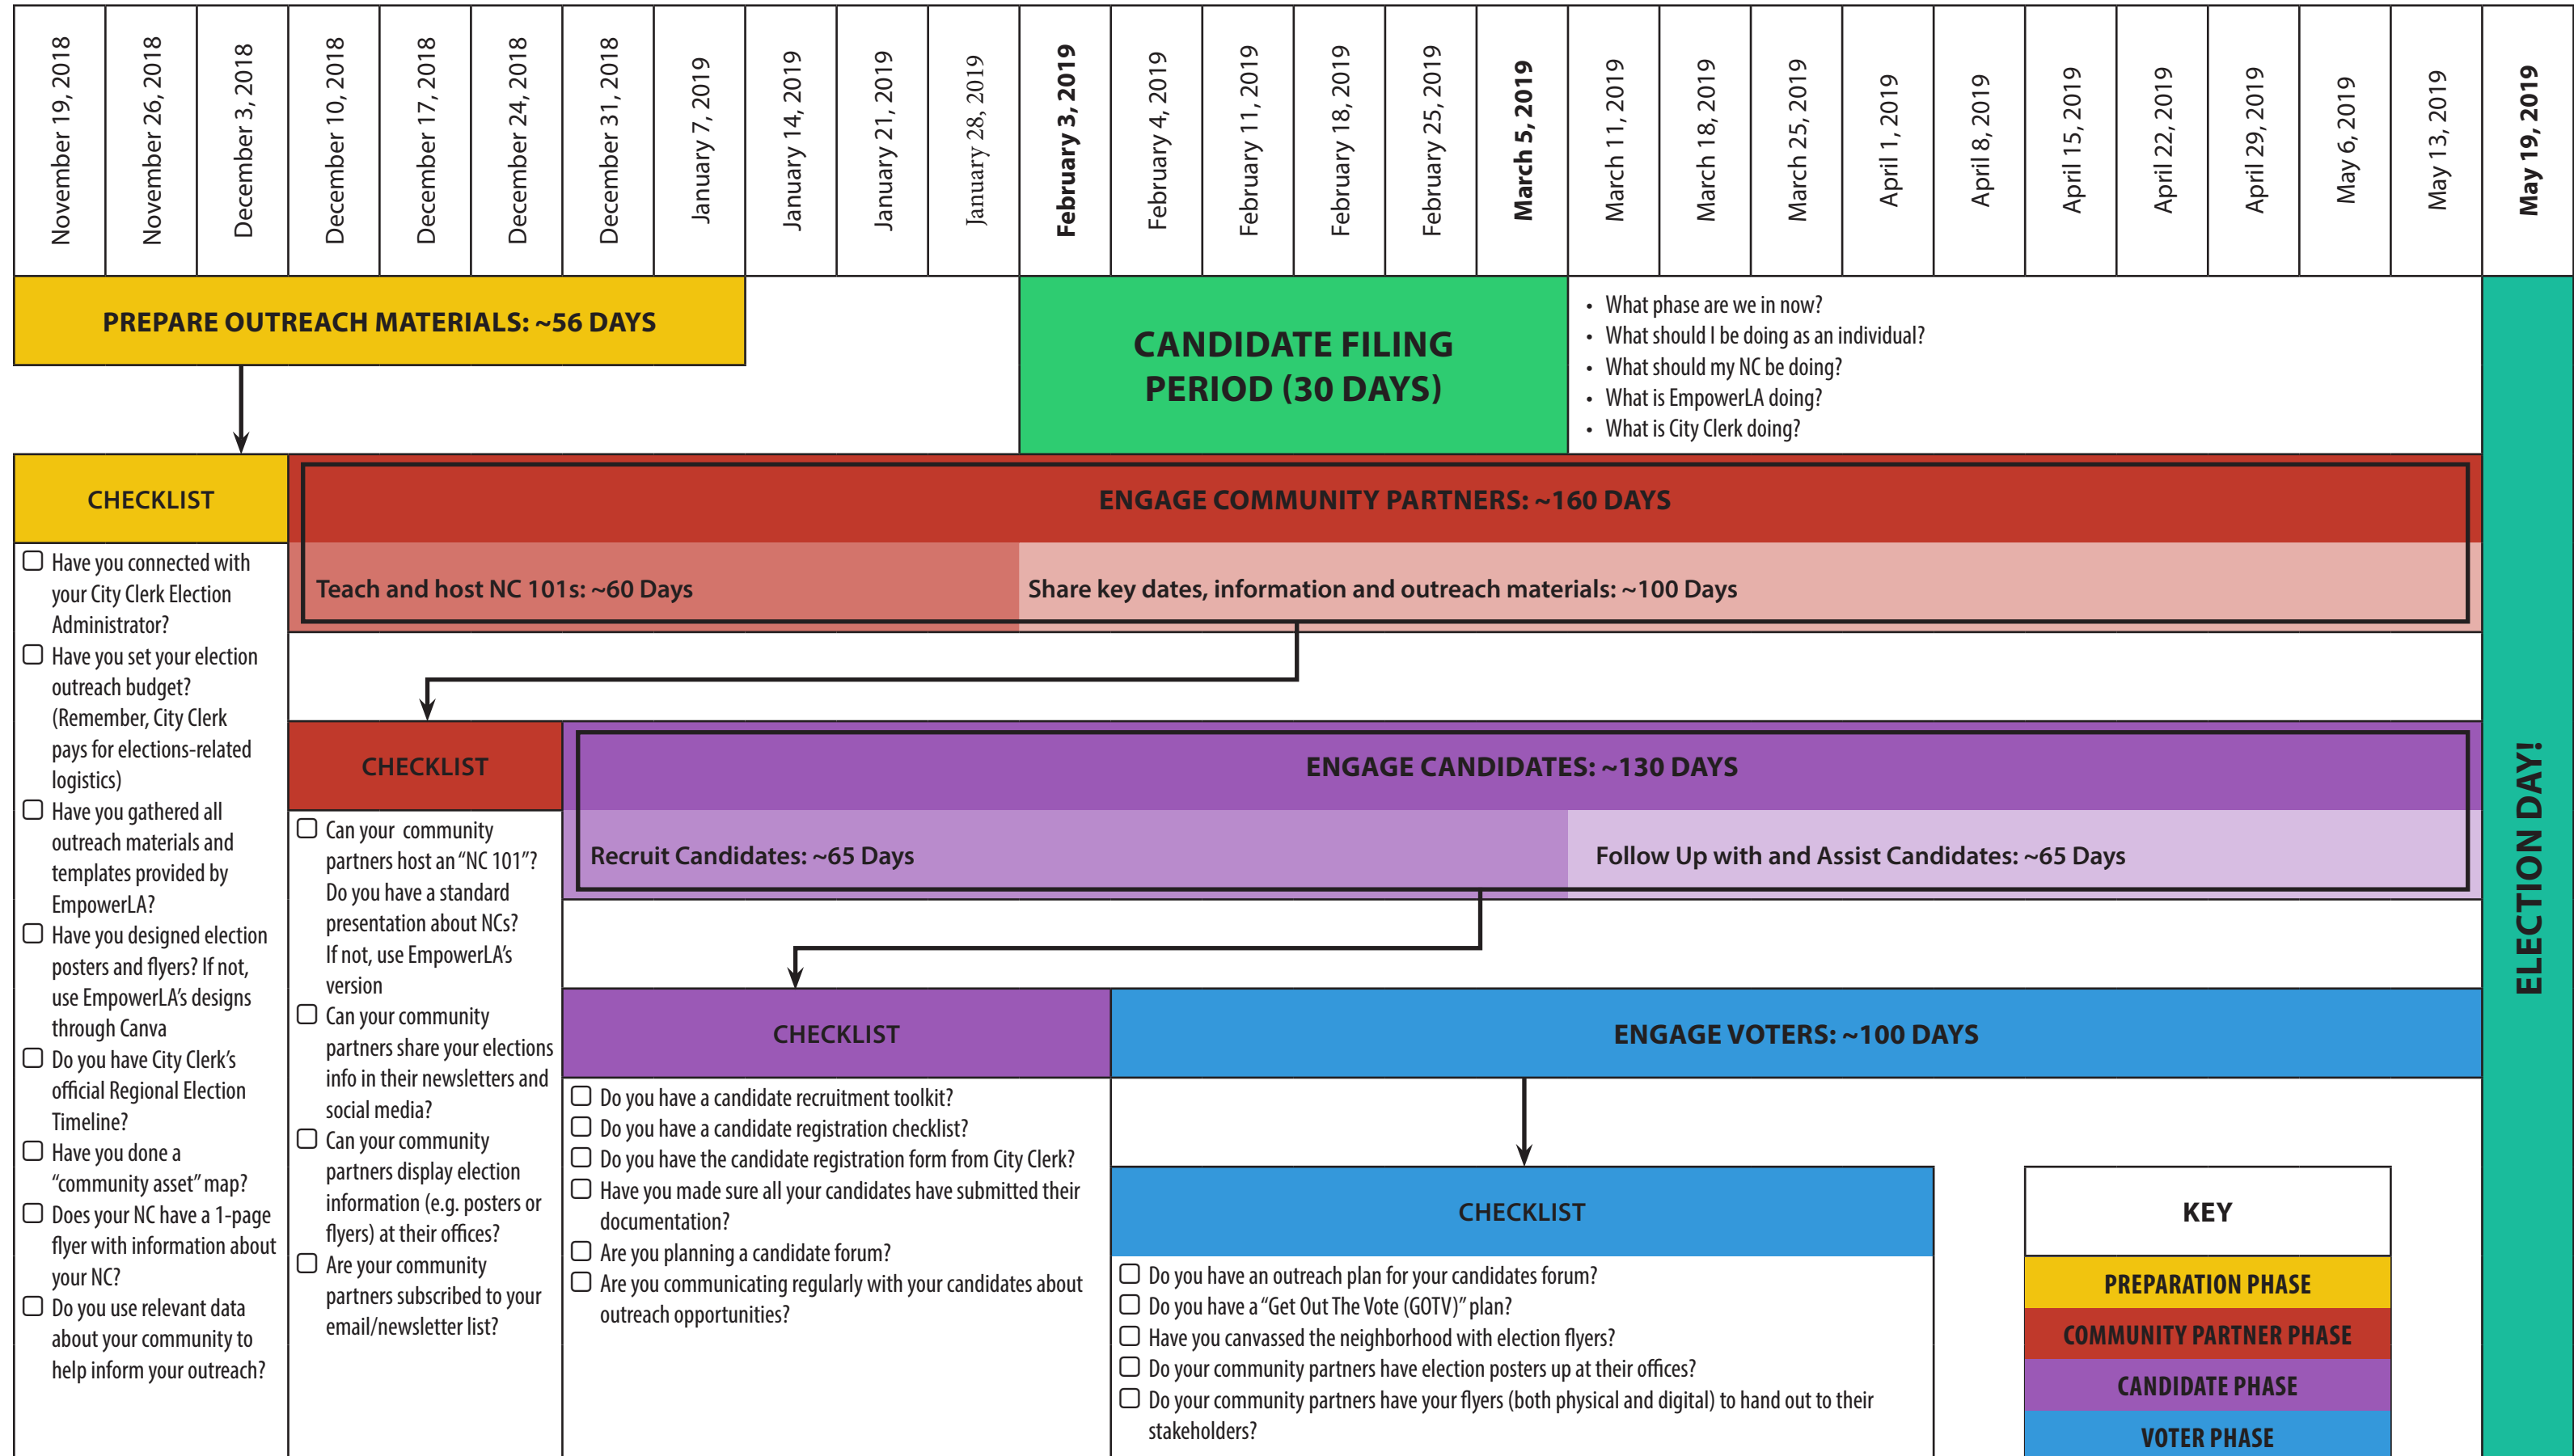

Election Outreach Timeline (Region 1)

~ = dates are approximate

Election Outreach Timeline (Region 2)

~ = dates are approximate

Election Outreach Timeline (Region 3)

~ = dates are approximate

Election Outreach Timeline (Region 4)

~ = dates are approximate

Election Outreach Timeline (Region 5)

~ = dates are approximate

Election Outreach Timeline (Region 6)

~ = dates are approximate

Election Outreach Timeline (Region 7)

~ = dates are approximate

Election Outreach Timeline (Region 8)

~ = dates are approximate

Election Outreach Timeline (Region 9)

~ = dates are approximate

Election Outreach Timeline (Region 10)

~ = dates are approximate

Election Outreach Timeline (Region 11)

~ = dates are approximate

Election Outreach Timeline (Region 12)

~ = dates are approximate

Election Outreach Timeline (Region 13 - Online Voting)

~ = dates are approximate