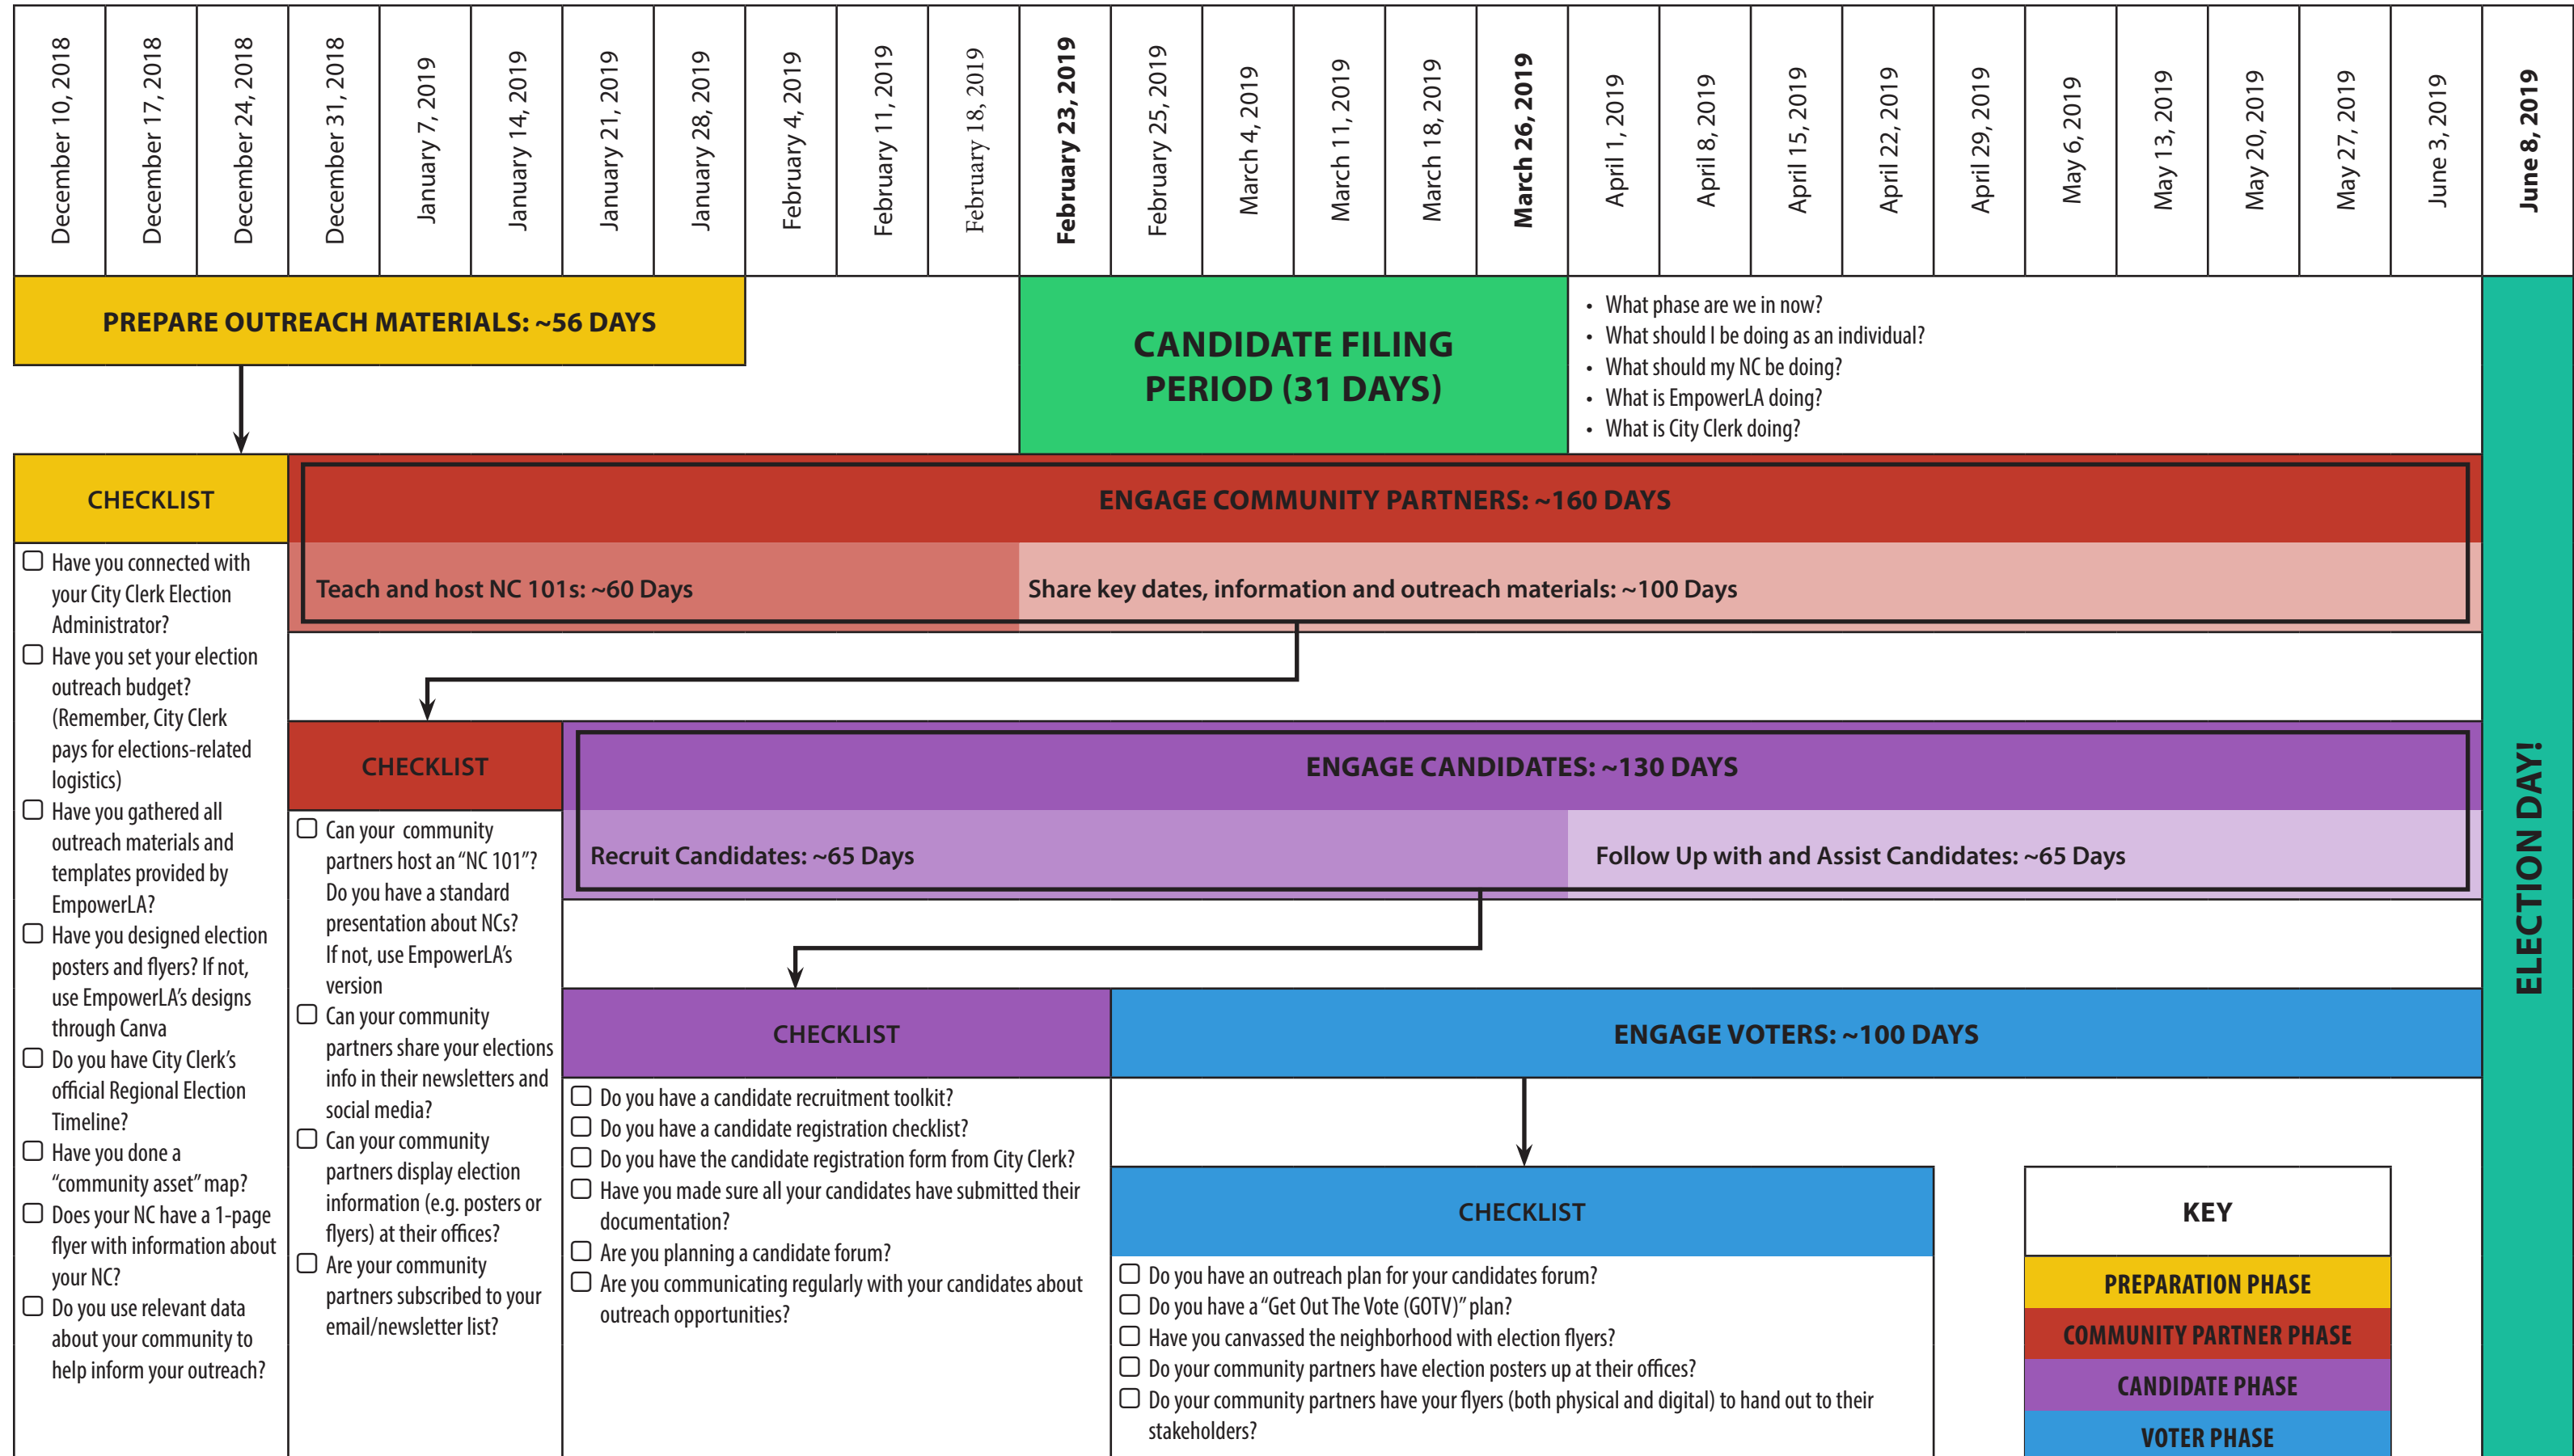

Election Outreach Timeline (Region 1)

~ = dates are approximate

Election Outreach Timeline (Region 2)

~ = dates are approximate

Election Outreach Timeline (Region 3)

~ = dates are approximate

Election Outreach Timeline (Region 4)

~ = dates are approximate

Election Outreach Timeline (Region 5)

~ = dates are approximate

Election Outreach Timeline (Region 6)

~ = dates are approximate

Election Outreach Timeline (Region 7)

~ = dates are approximate

Election Outreach Timeline (Region 8)

~ = dates are approximate

Election Outreach Timeline (Region 9)

~ = dates are approximate

Election Outreach Timeline (Region 10)

~ = dates are approximate

Election Outreach Timeline (Region 11)

~ = dates are approximate

Election Outreach Timeline (Region 12)

~ = dates are approximate

Election Outreach Timeline (Region 13 - Online Voting)

~ = dates are approximate