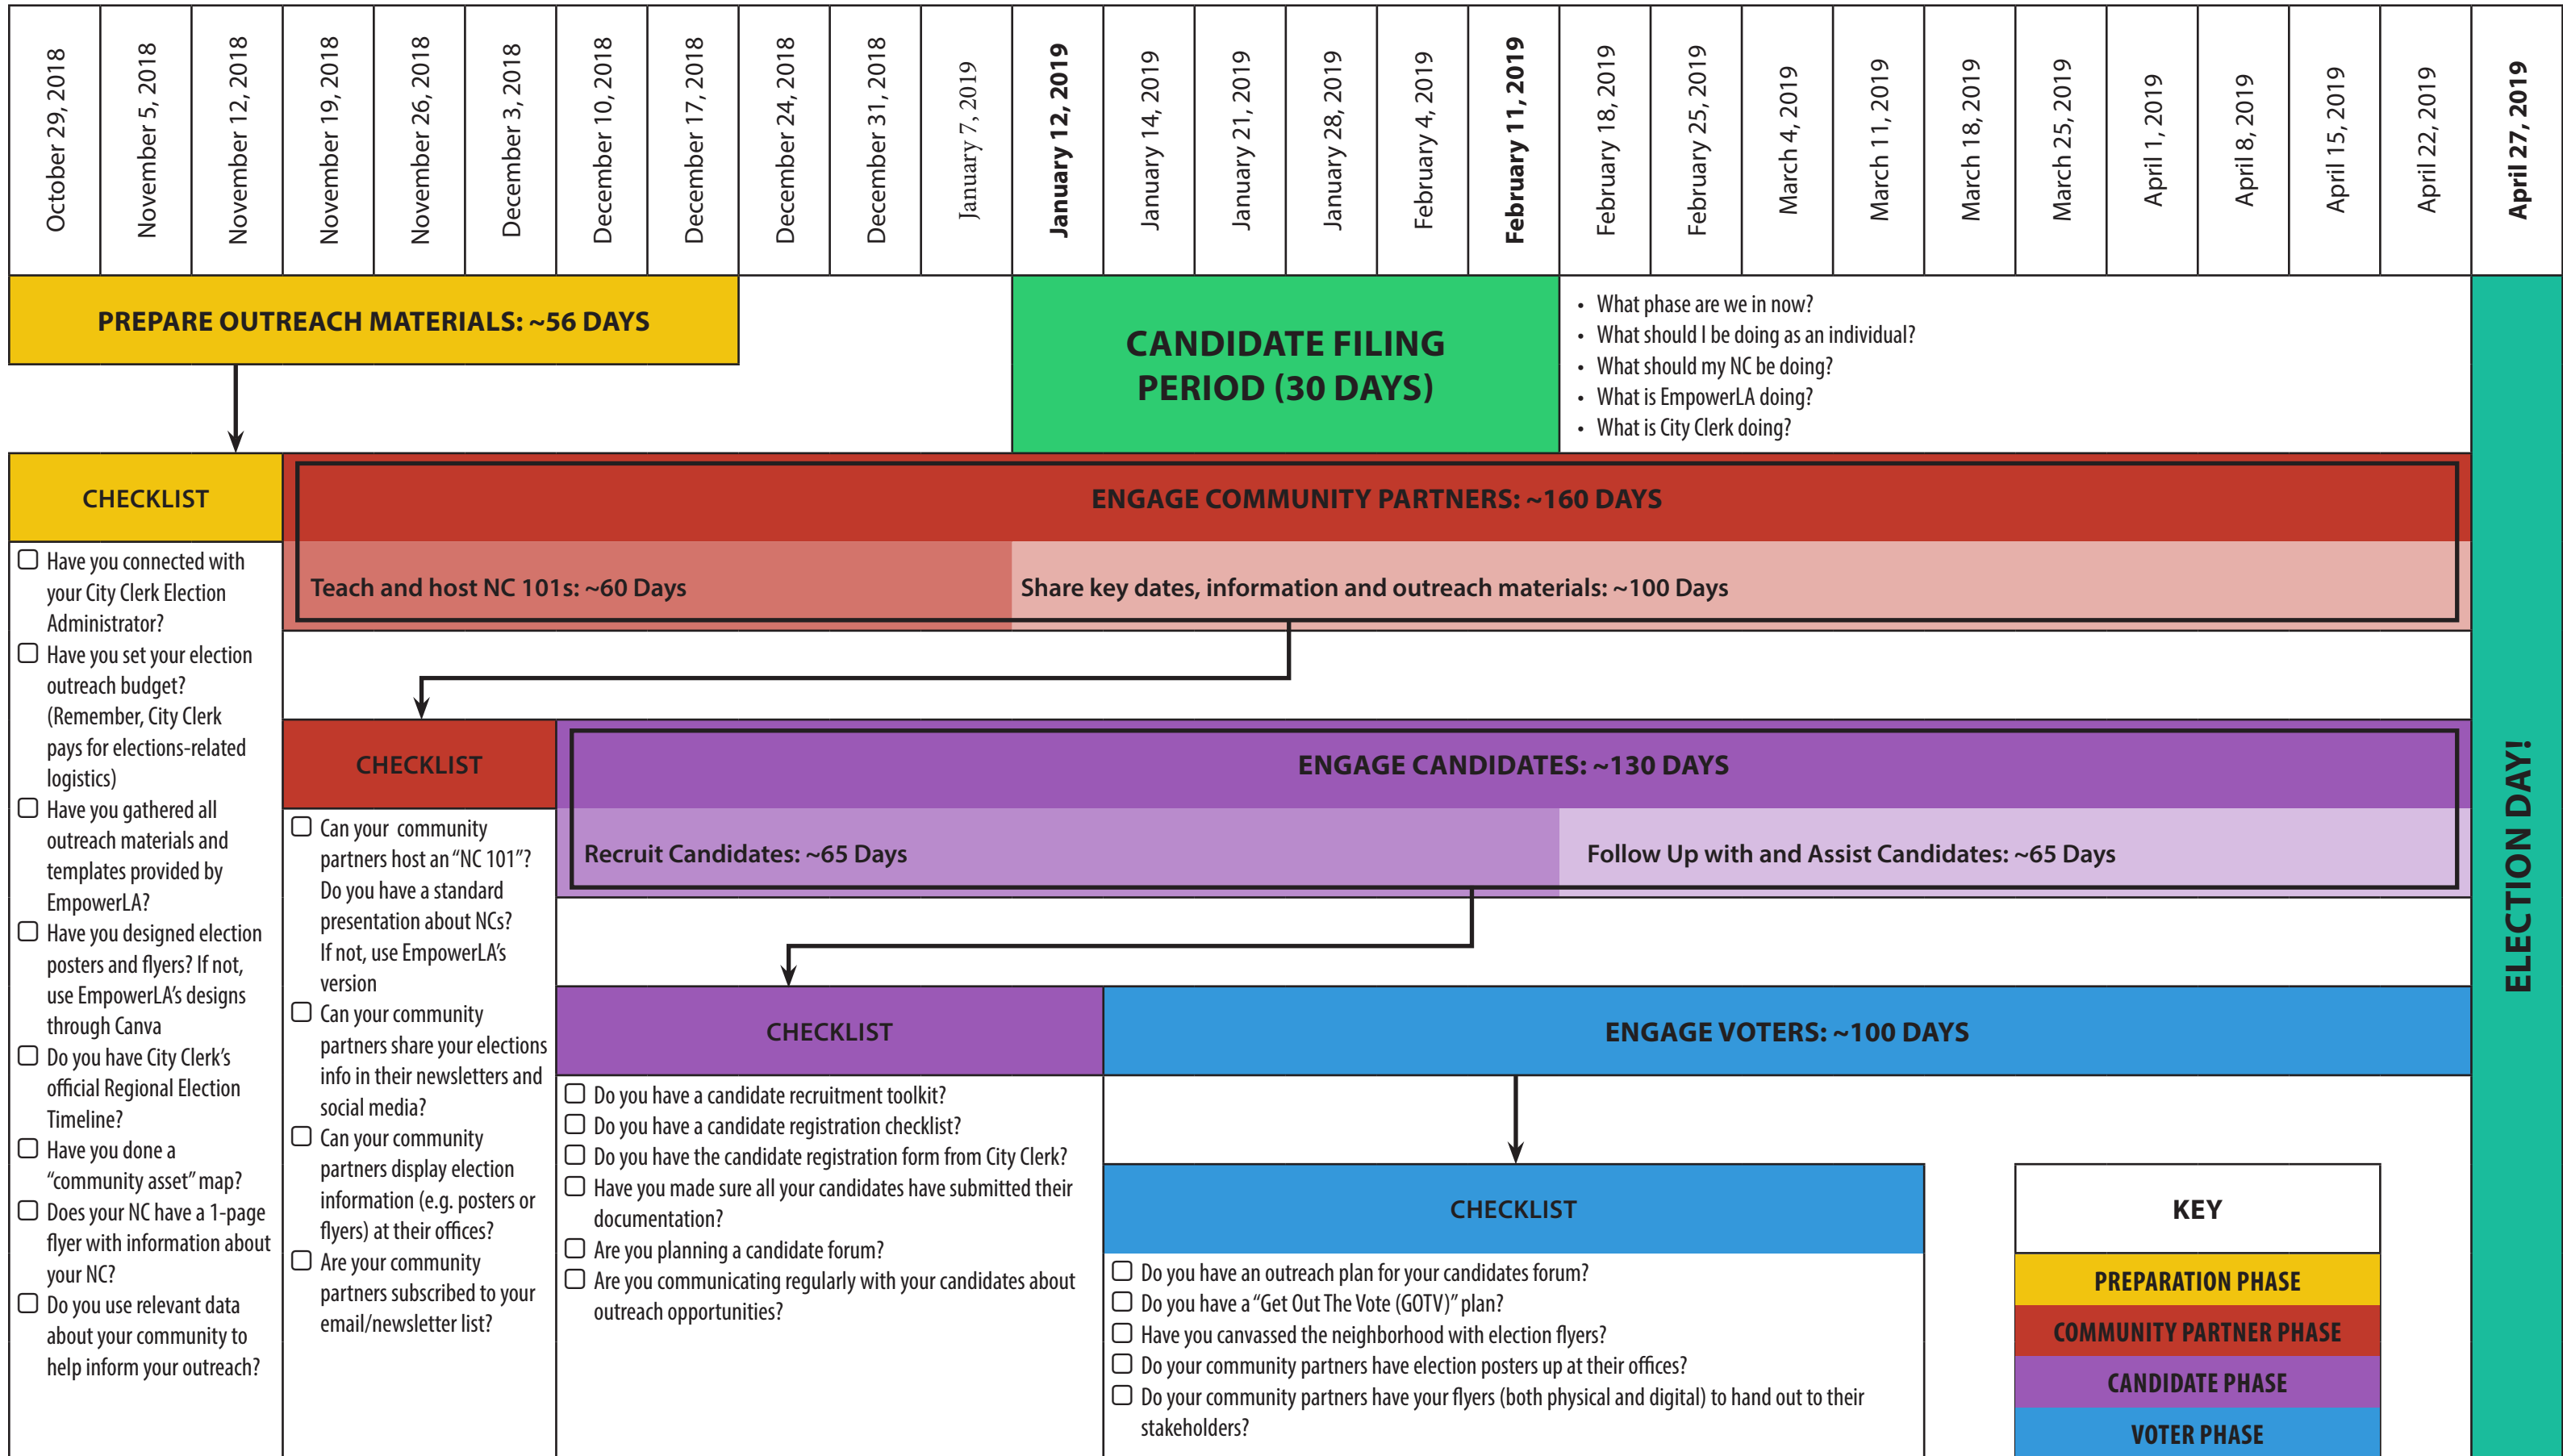

Election Outreach Timeline (Region 1)

~ = dates are approximate

Election Outreach Timeline (Region 2)

~ = dates are approximate

Election Outreach Timeline (Region 3)

~ = dates are approximate

Election Outreach Timeline (Region 4)

~ = dates are approximate

Election Outreach Timeline (Region 5)

~ = dates are approximate

Election Outreach Timeline (Region 6)

~ = dates are approximate

Election Outreach Timeline (Region 7)

~ = dates are approximate

Election Outreach Timeline (Region 8)

~ = dates are approximate

Election Outreach Timeline (Region 9)

~ = dates are approximate

Election Outreach Timeline (Region 10)

~ = dates are approximate

Election Outreach Timeline (Region 11)

~ = dates are approximate

Election Outreach Timeline (Region 12)

~ = dates are approximate

Election Outreach Timeline (Region 13 - Online Voting)

~ = dates are approximate