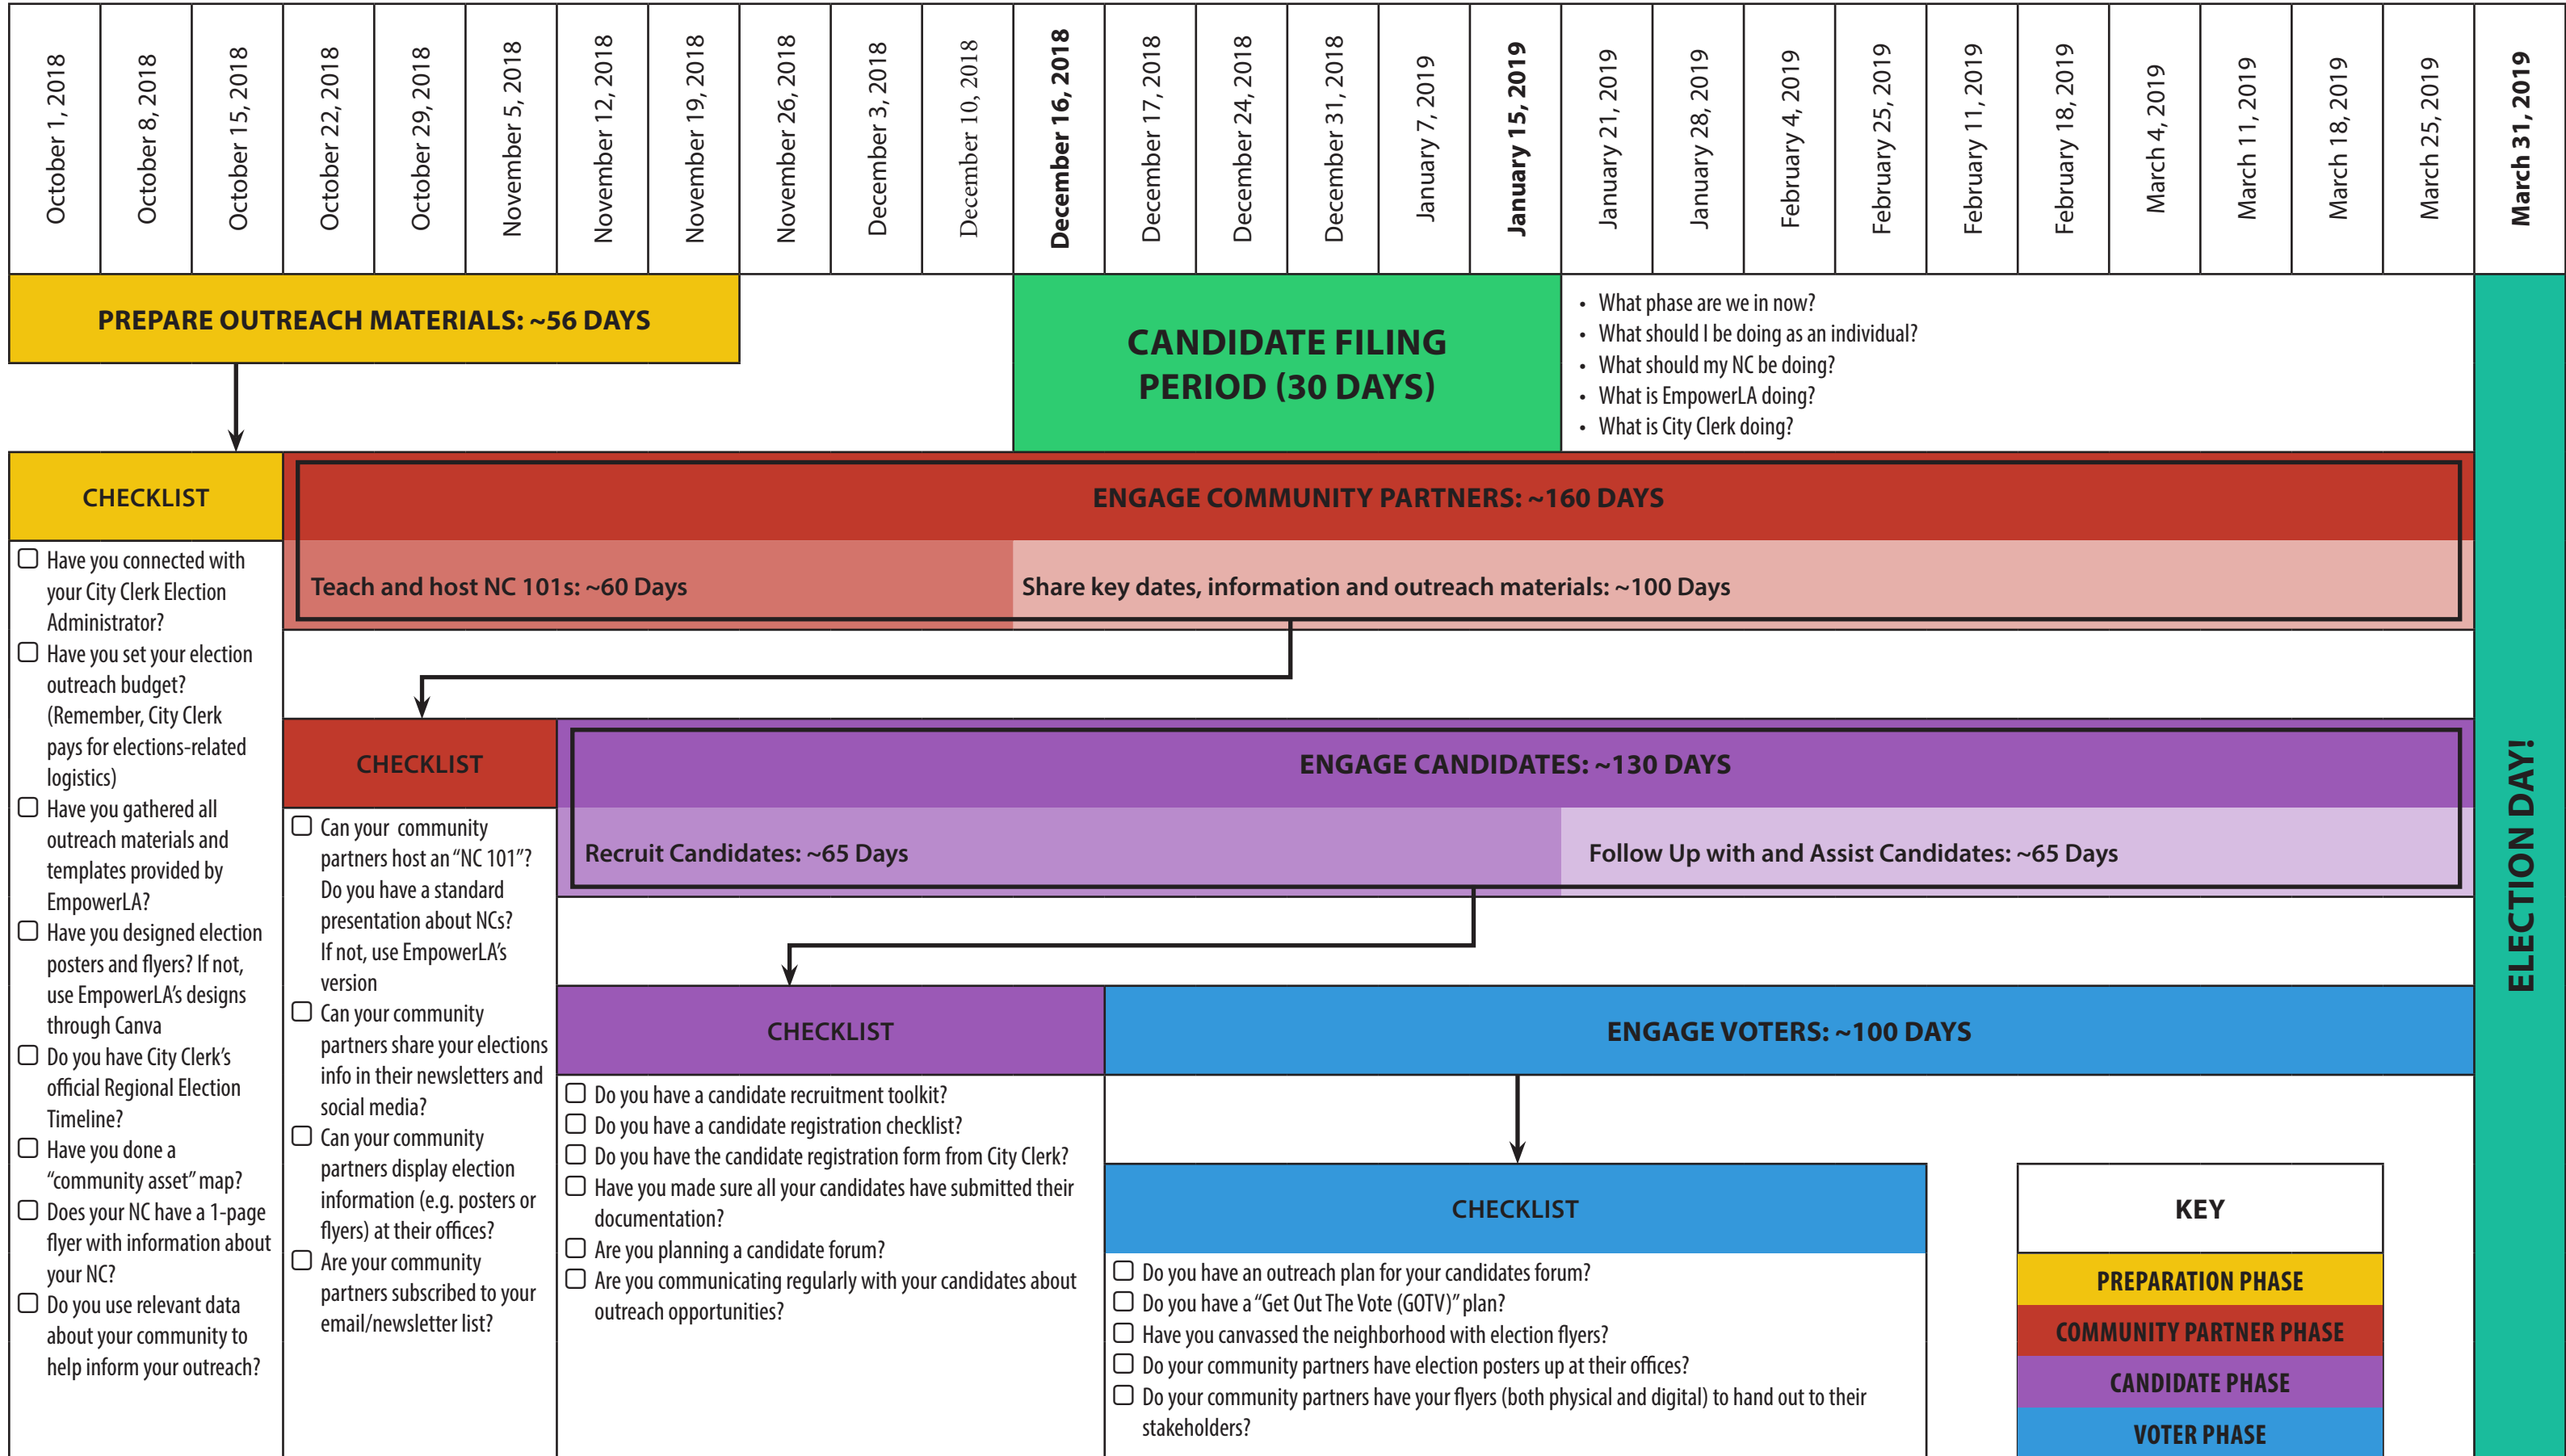

Election Outreach Timeline (Region 1)

~ = dates are approximate

Election Outreach Timeline (Region 2)

~ = dates are approximate

Election Outreach Timeline (Region 3)

~ = dates are approximate

Election Outreach Timeline (Region 4)

~ = dates are approximate

Election Outreach Timeline (Region 5)

~ = dates are approximate

Election Outreach Timeline (Region 6)

~ = dates are approximate

Election Outreach Timeline (Region 7)

~ = dates are approximate

Election Outreach Timeline (Region 8)

~ = dates are approximate

Election Outreach Timeline (Region 9)

~ = dates are approximate

Election Outreach Timeline (Region 10)

~ = dates are approximate

Election Outreach Timeline (Region 11)

~ = dates are approximate

Election Outreach Timeline (Region 12)

~ = dates are approximate

Election Outreach Timeline (Region 13 - Online Voting)

~ = dates are approximate