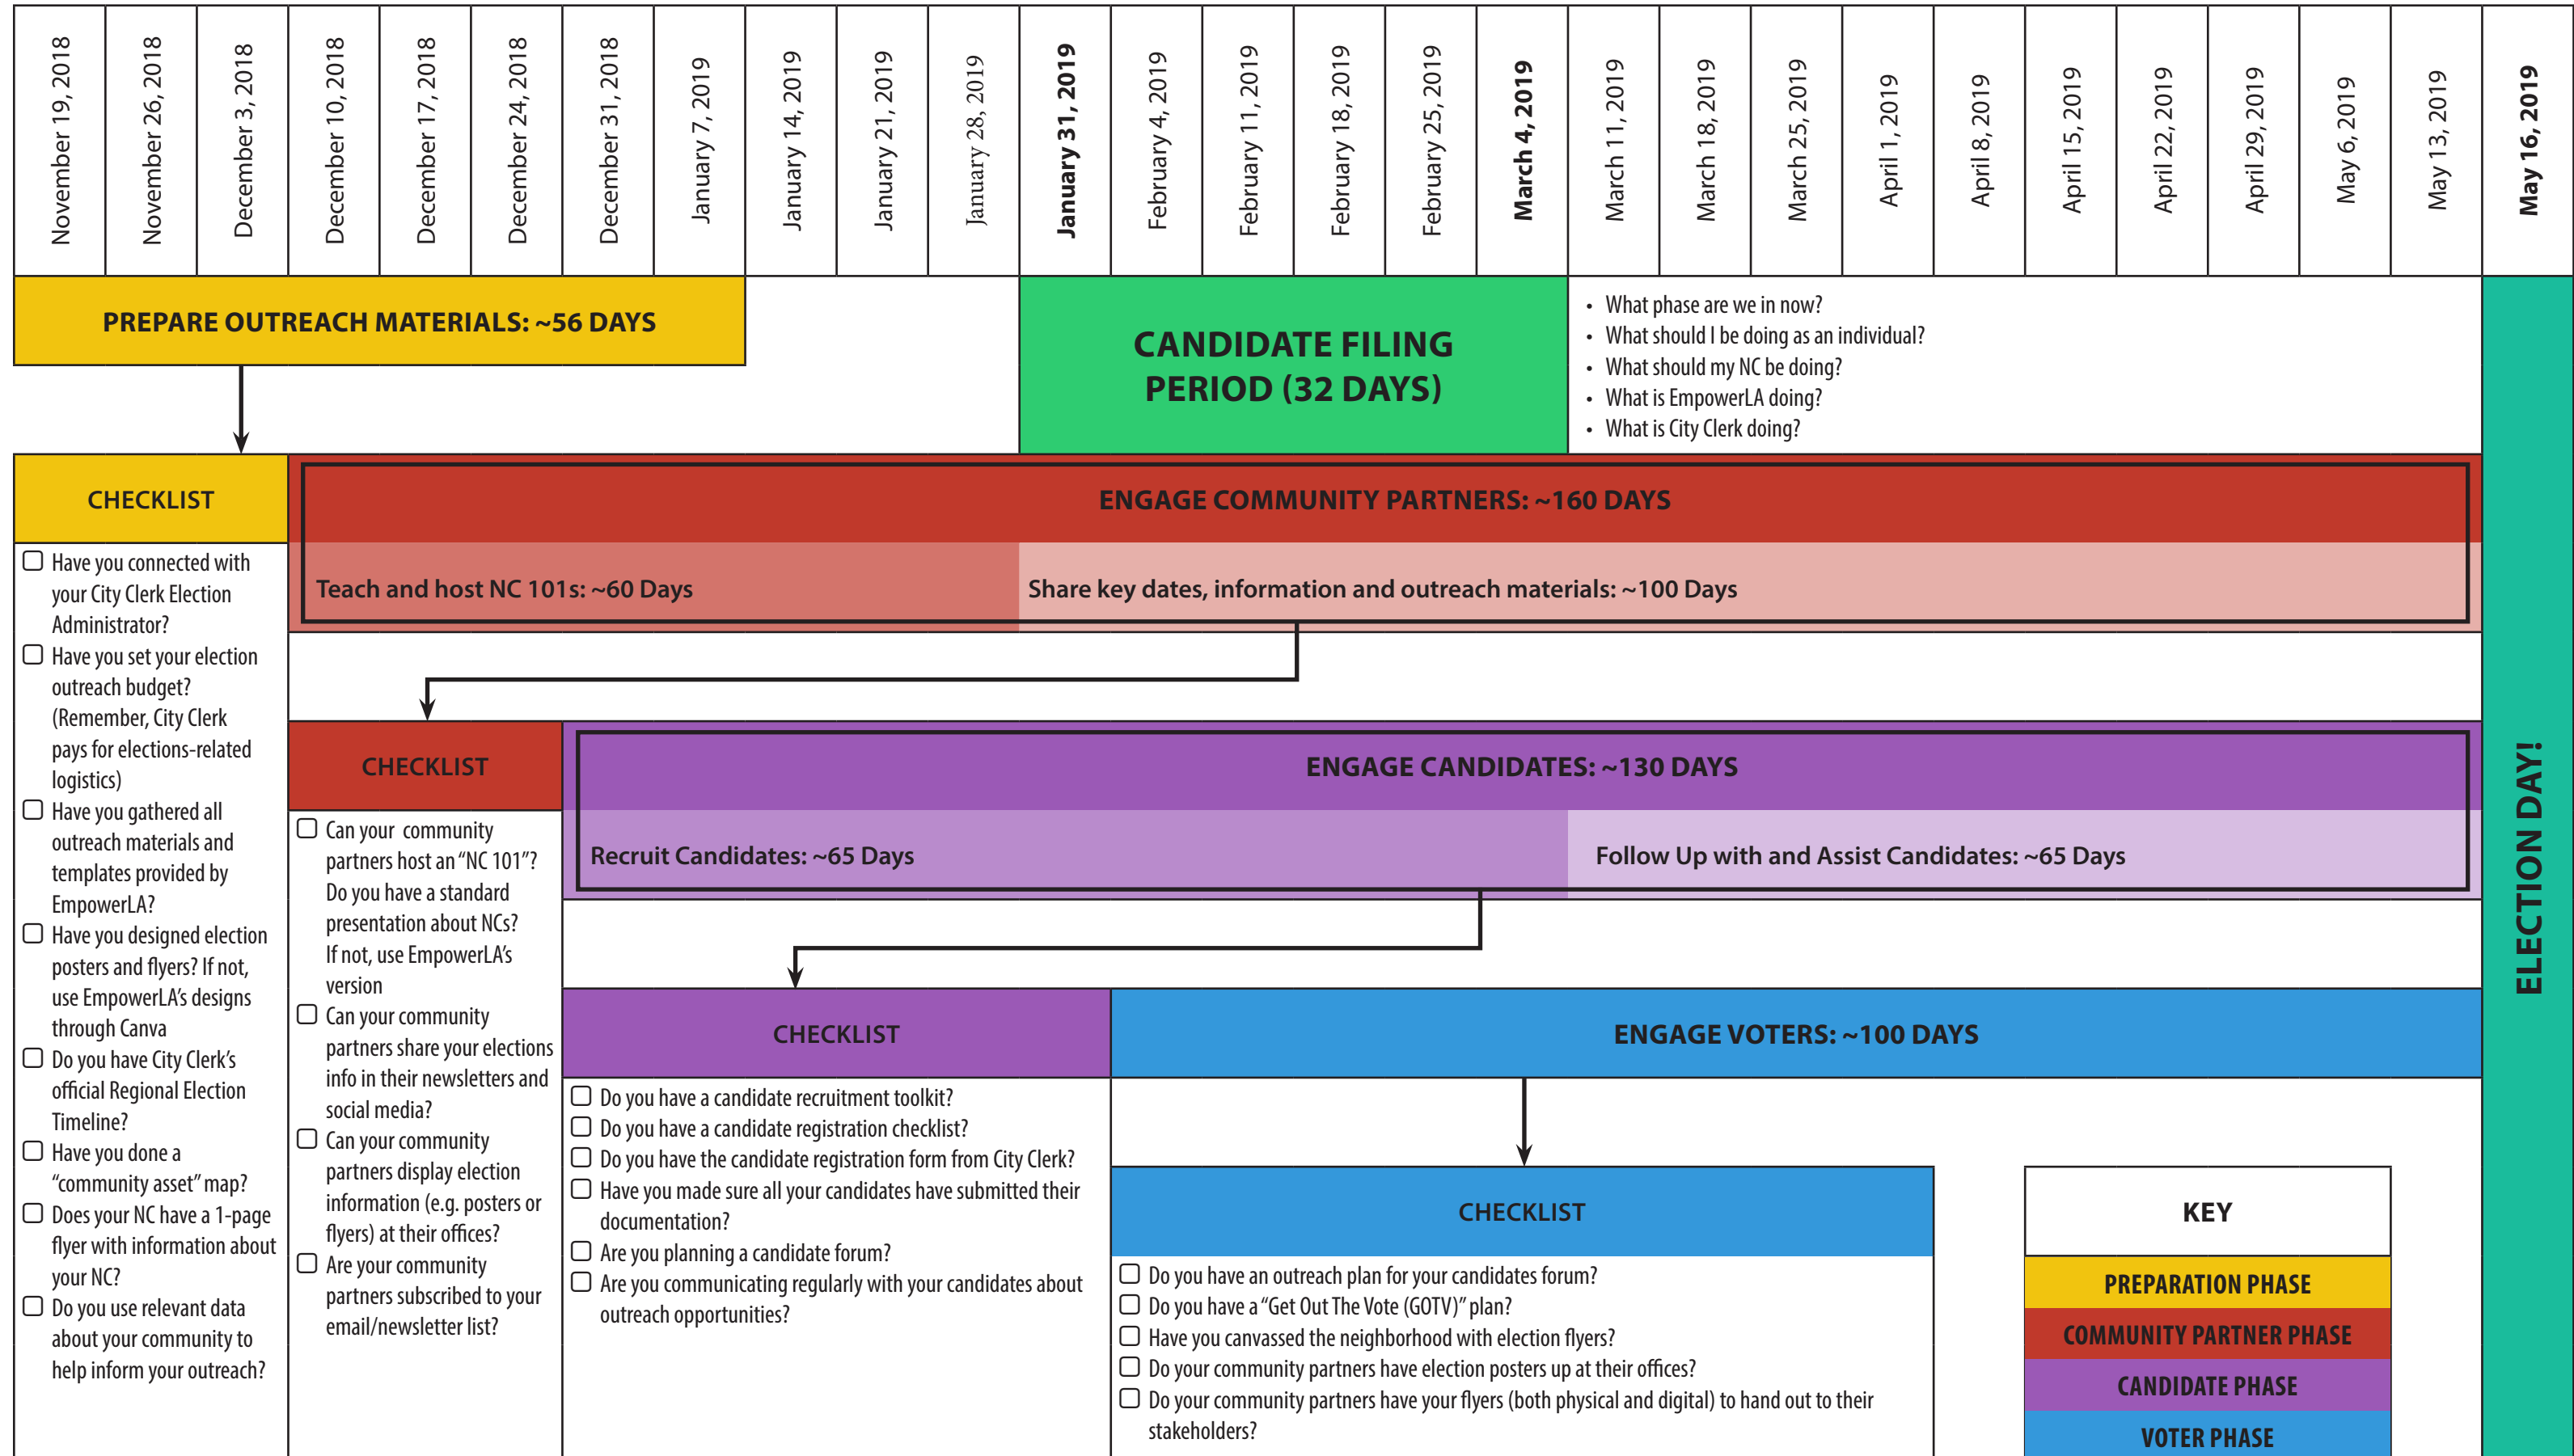

Election Outreach Timeline (Region 1)

~ = dates are approximate

Election Outreach Timeline (Region 2)

~ = dates are approximate

Election Outreach Timeline (Region 3)

~ = dates are approximate

Election Outreach Timeline (Region 4)

~ = dates are approximate

Election Outreach Timeline (Region 5)

~ = dates are approximate

Election Outreach Timeline (Region 6)

~ = dates are approximate

Election Outreach Timeline (Region 7)

~ = dates are approximate

Election Outreach Timeline (Region 8)

~ = dates are approximate

Election Outreach Timeline (Region 9)

~ = dates are approximate

Election Outreach Timeline (Region 10)

~ = dates are approximate

Election Outreach Timeline (Region 11)

~ = dates are approximate

Election Outreach Timeline (Region 12)

~ = dates are approximate

Election Outreach Timeline (Region 13 - Online Voting)

~ = dates are approximate