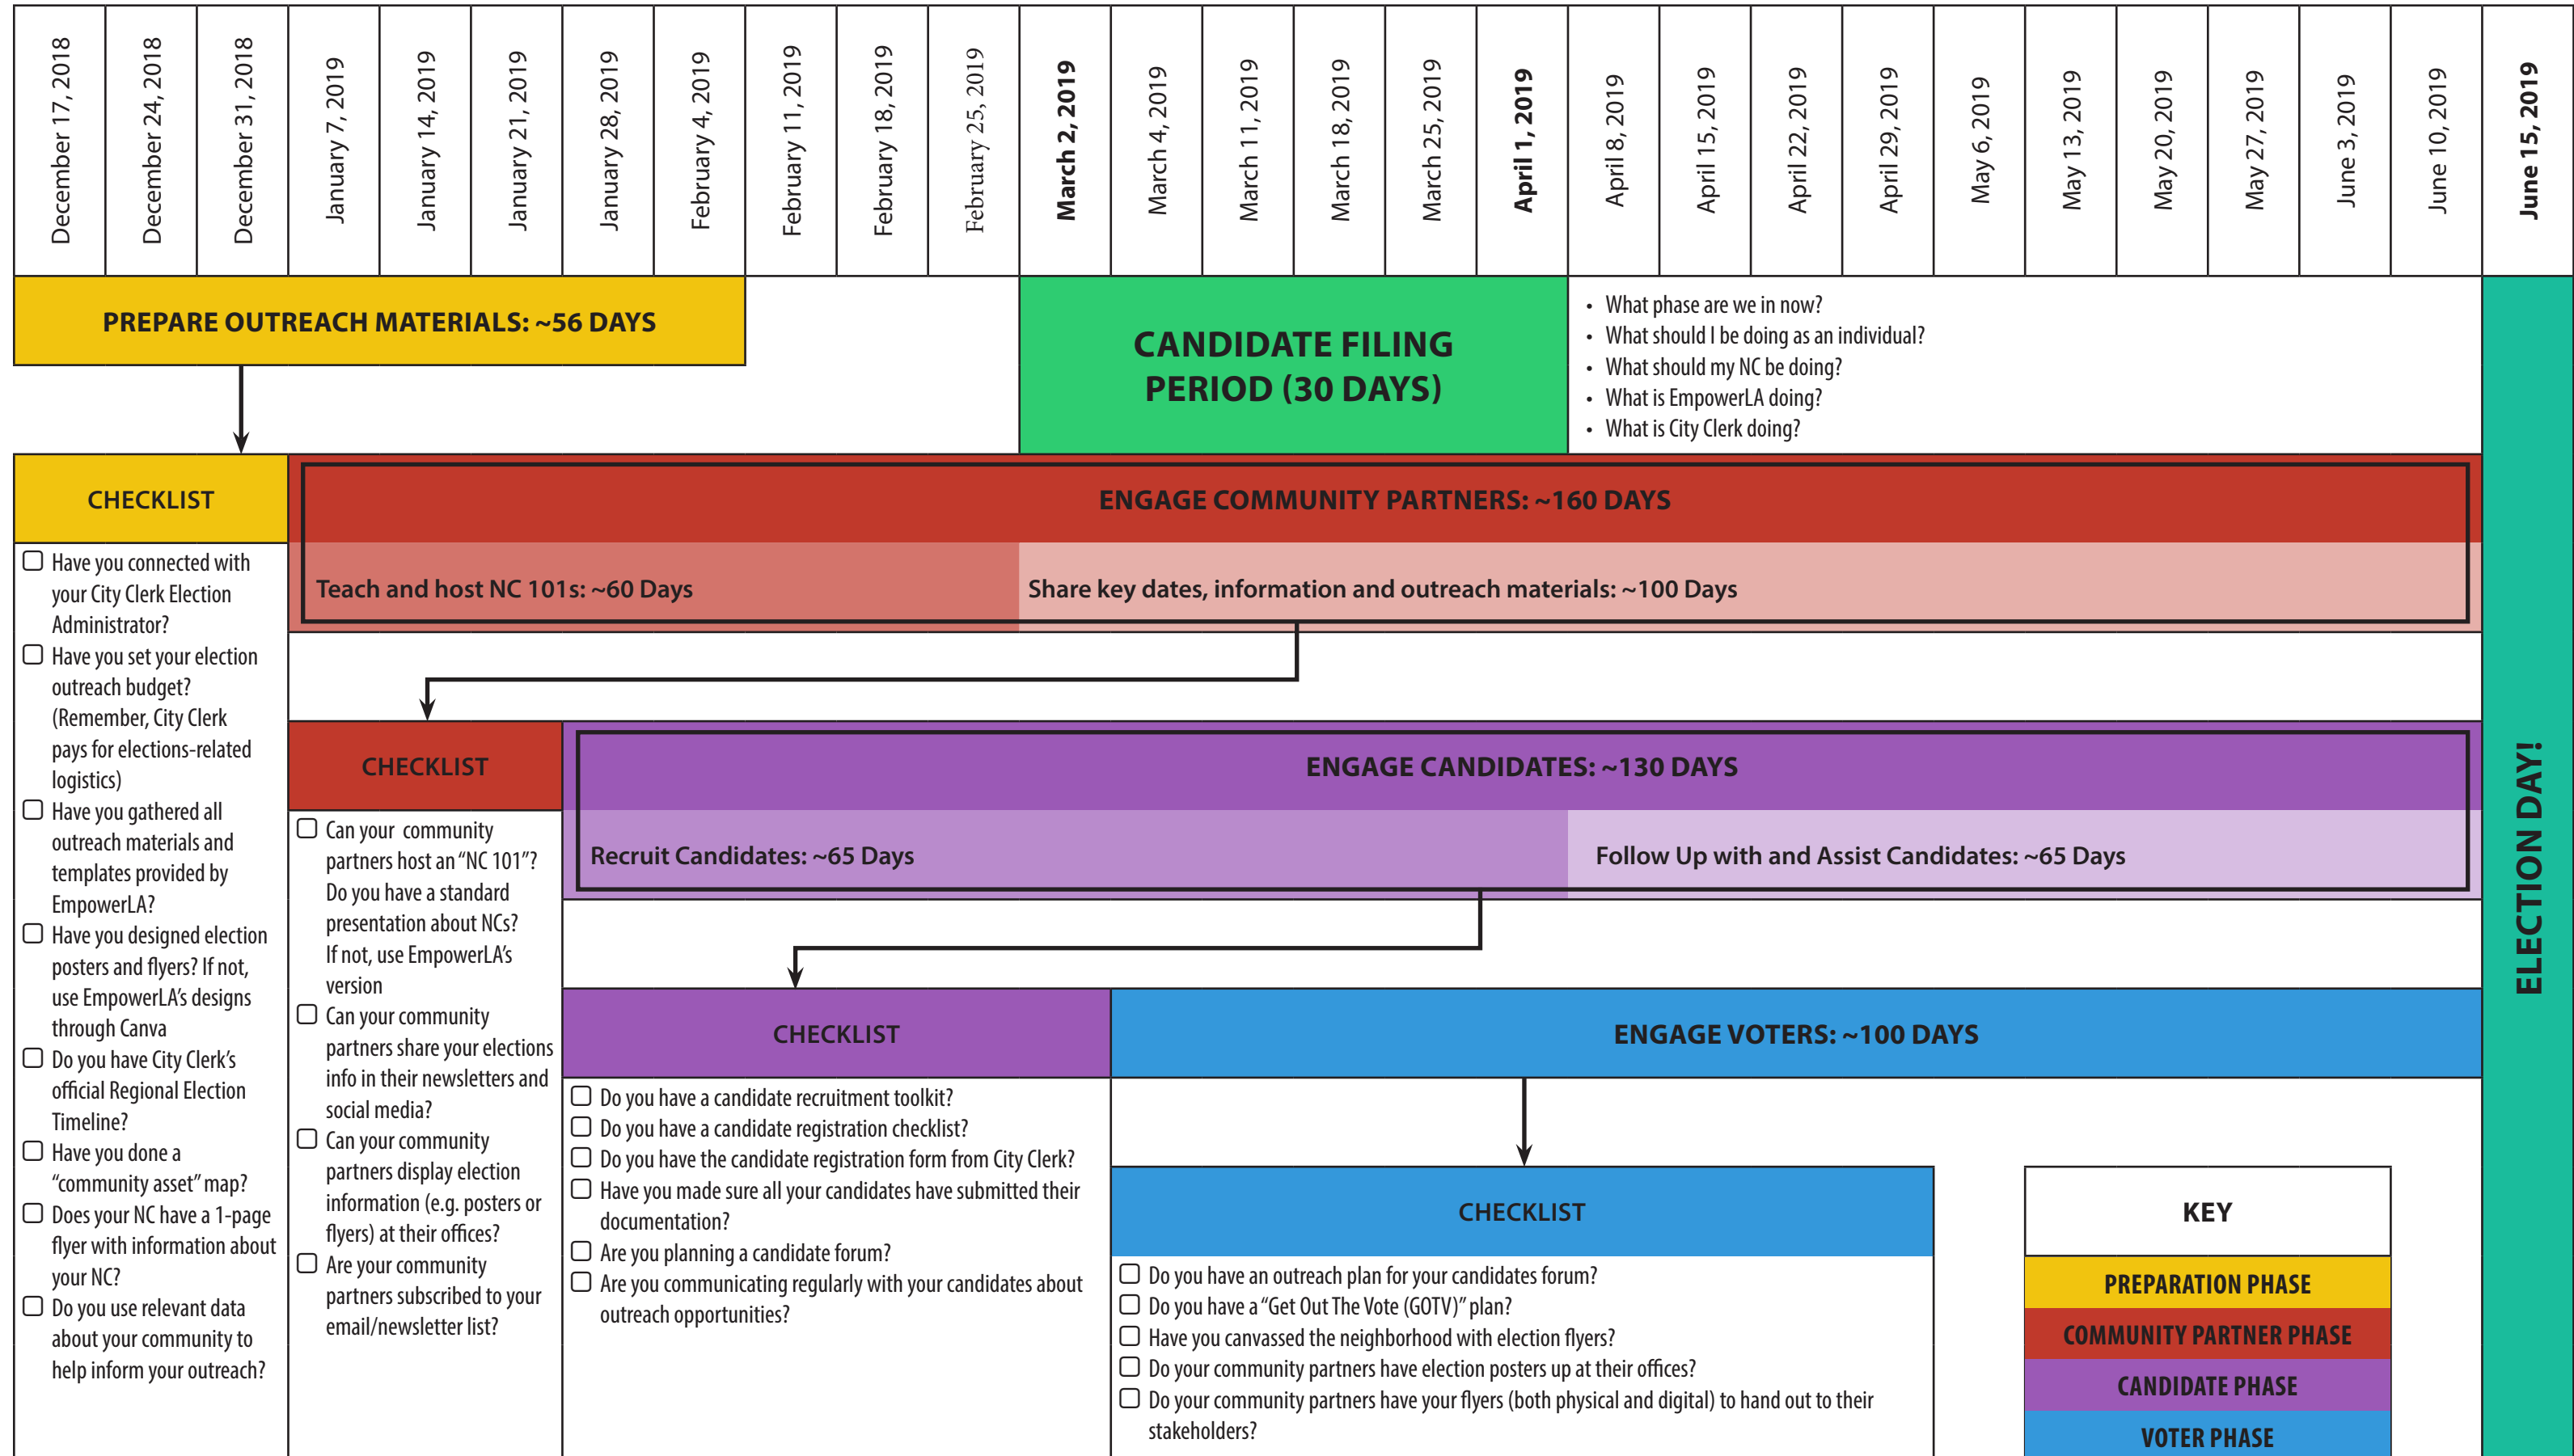

Election Outreach Timeline (Region 1)

~ = dates are approximate

Election Outreach Timeline (Region 2)

~ = dates are approximate

Election Outreach Timeline (Region 3)

~ = dates are approximate

Election Outreach Timeline (Region 4)

~ = dates are approximate

Election Outreach Timeline (Region 5)

~ = dates are approximate

Election Outreach Timeline (Region 6)

~ = dates are approximate

Election Outreach Timeline (Region 7)

~ = dates are approximate

Election Outreach Timeline (Region 8)

~ = dates are approximate

Election Outreach Timeline (Region 9)

~ = dates are approximate

Election Outreach Timeline (Region 10)

~ = dates are approximate

Election Outreach Timeline (Region 11)

~ = dates are approximate

Election Outreach Timeline (Region 12)

~ = dates are approximate

Election Outreach Timeline (Region 13 - Online Voting)

~ = dates are approximate