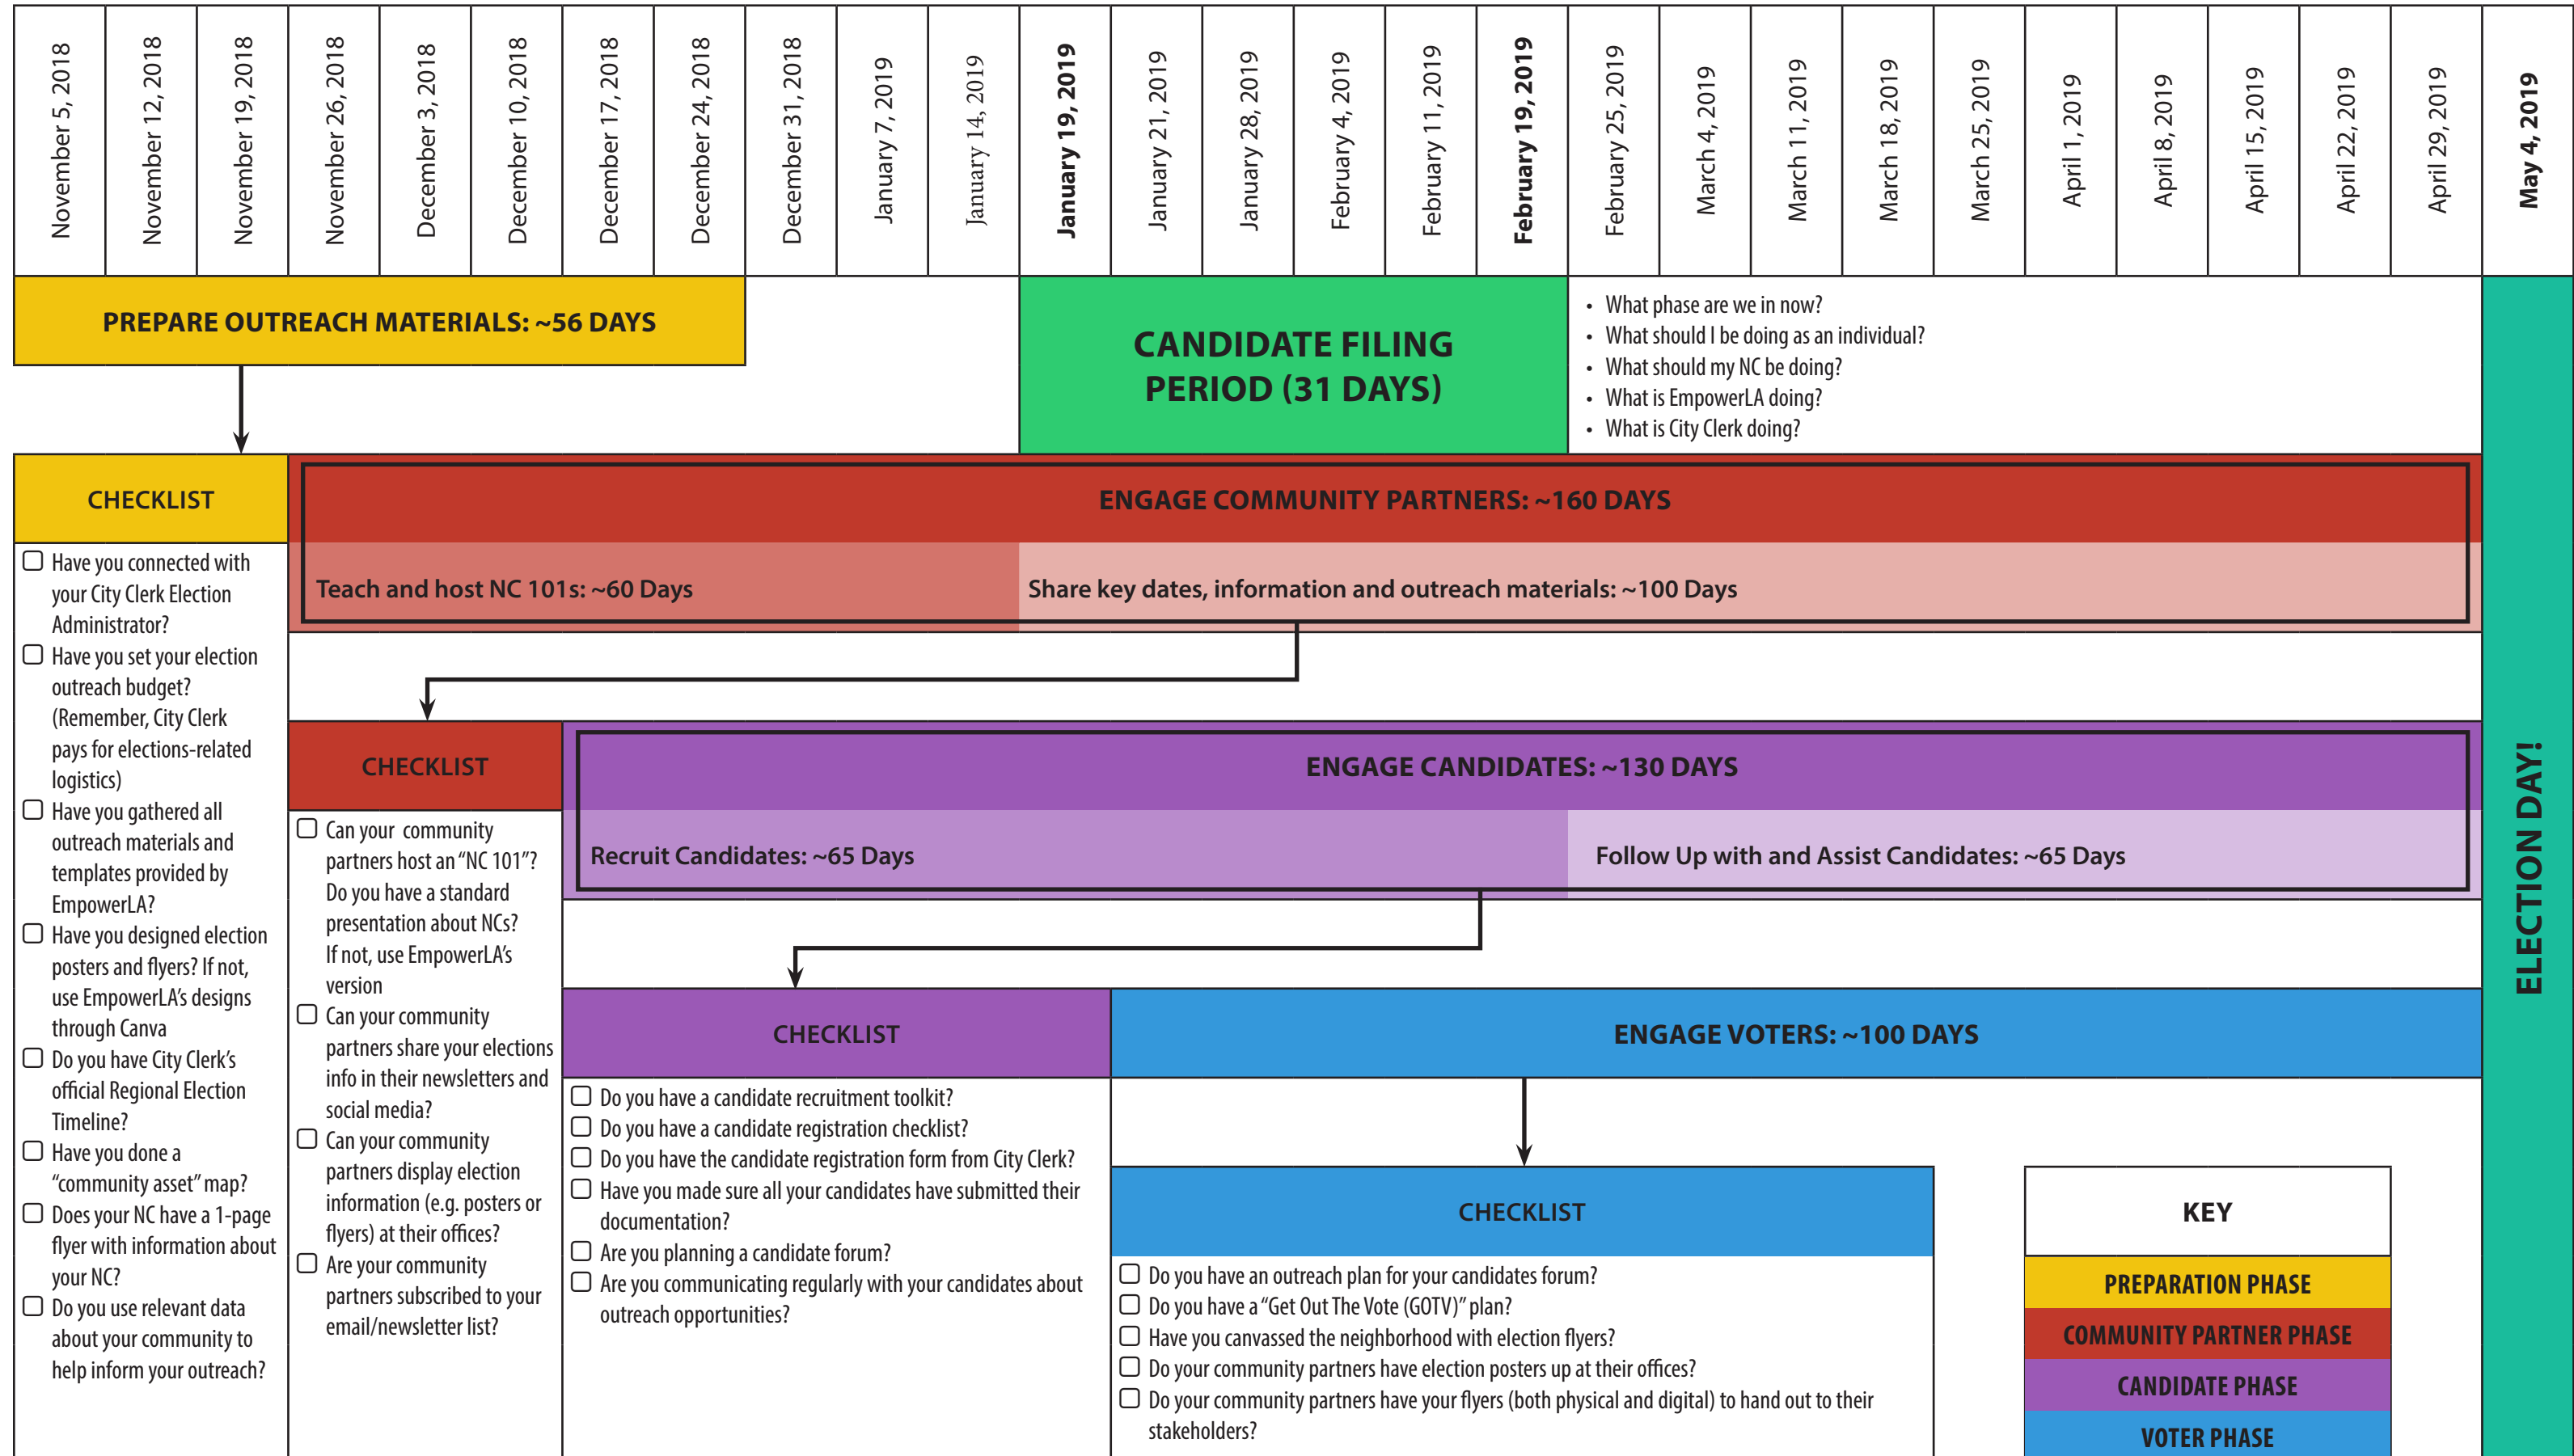

Election Outreach Timeline (Region 1)

~ = dates are approximate

Election Outreach Timeline (Region 2)

~ = dates are approximate

Election Outreach Timeline (Region 3)

~ = dates are approximate

Election Outreach Timeline (Region 4)

~ = dates are approximate

Election Outreach Timeline (Region 5)

~ = dates are approximate

Election Outreach Timeline (Region 6)

~ = dates are approximate

Election Outreach Timeline (Region 7)

~ = dates are approximate

Election Outreach Timeline (Region 8)

~ = dates are approximate

Election Outreach Timeline (Region 9)

~ = dates are approximate

Election Outreach Timeline (Region 10)

~ = dates are approximate

Election Outreach Timeline (Region 11)

~ = dates are approximate

Election Outreach Timeline (Region 12)

~ = dates are approximate

Election Outreach Timeline (Region 13 - Online Voting)

~ = dates are approximate