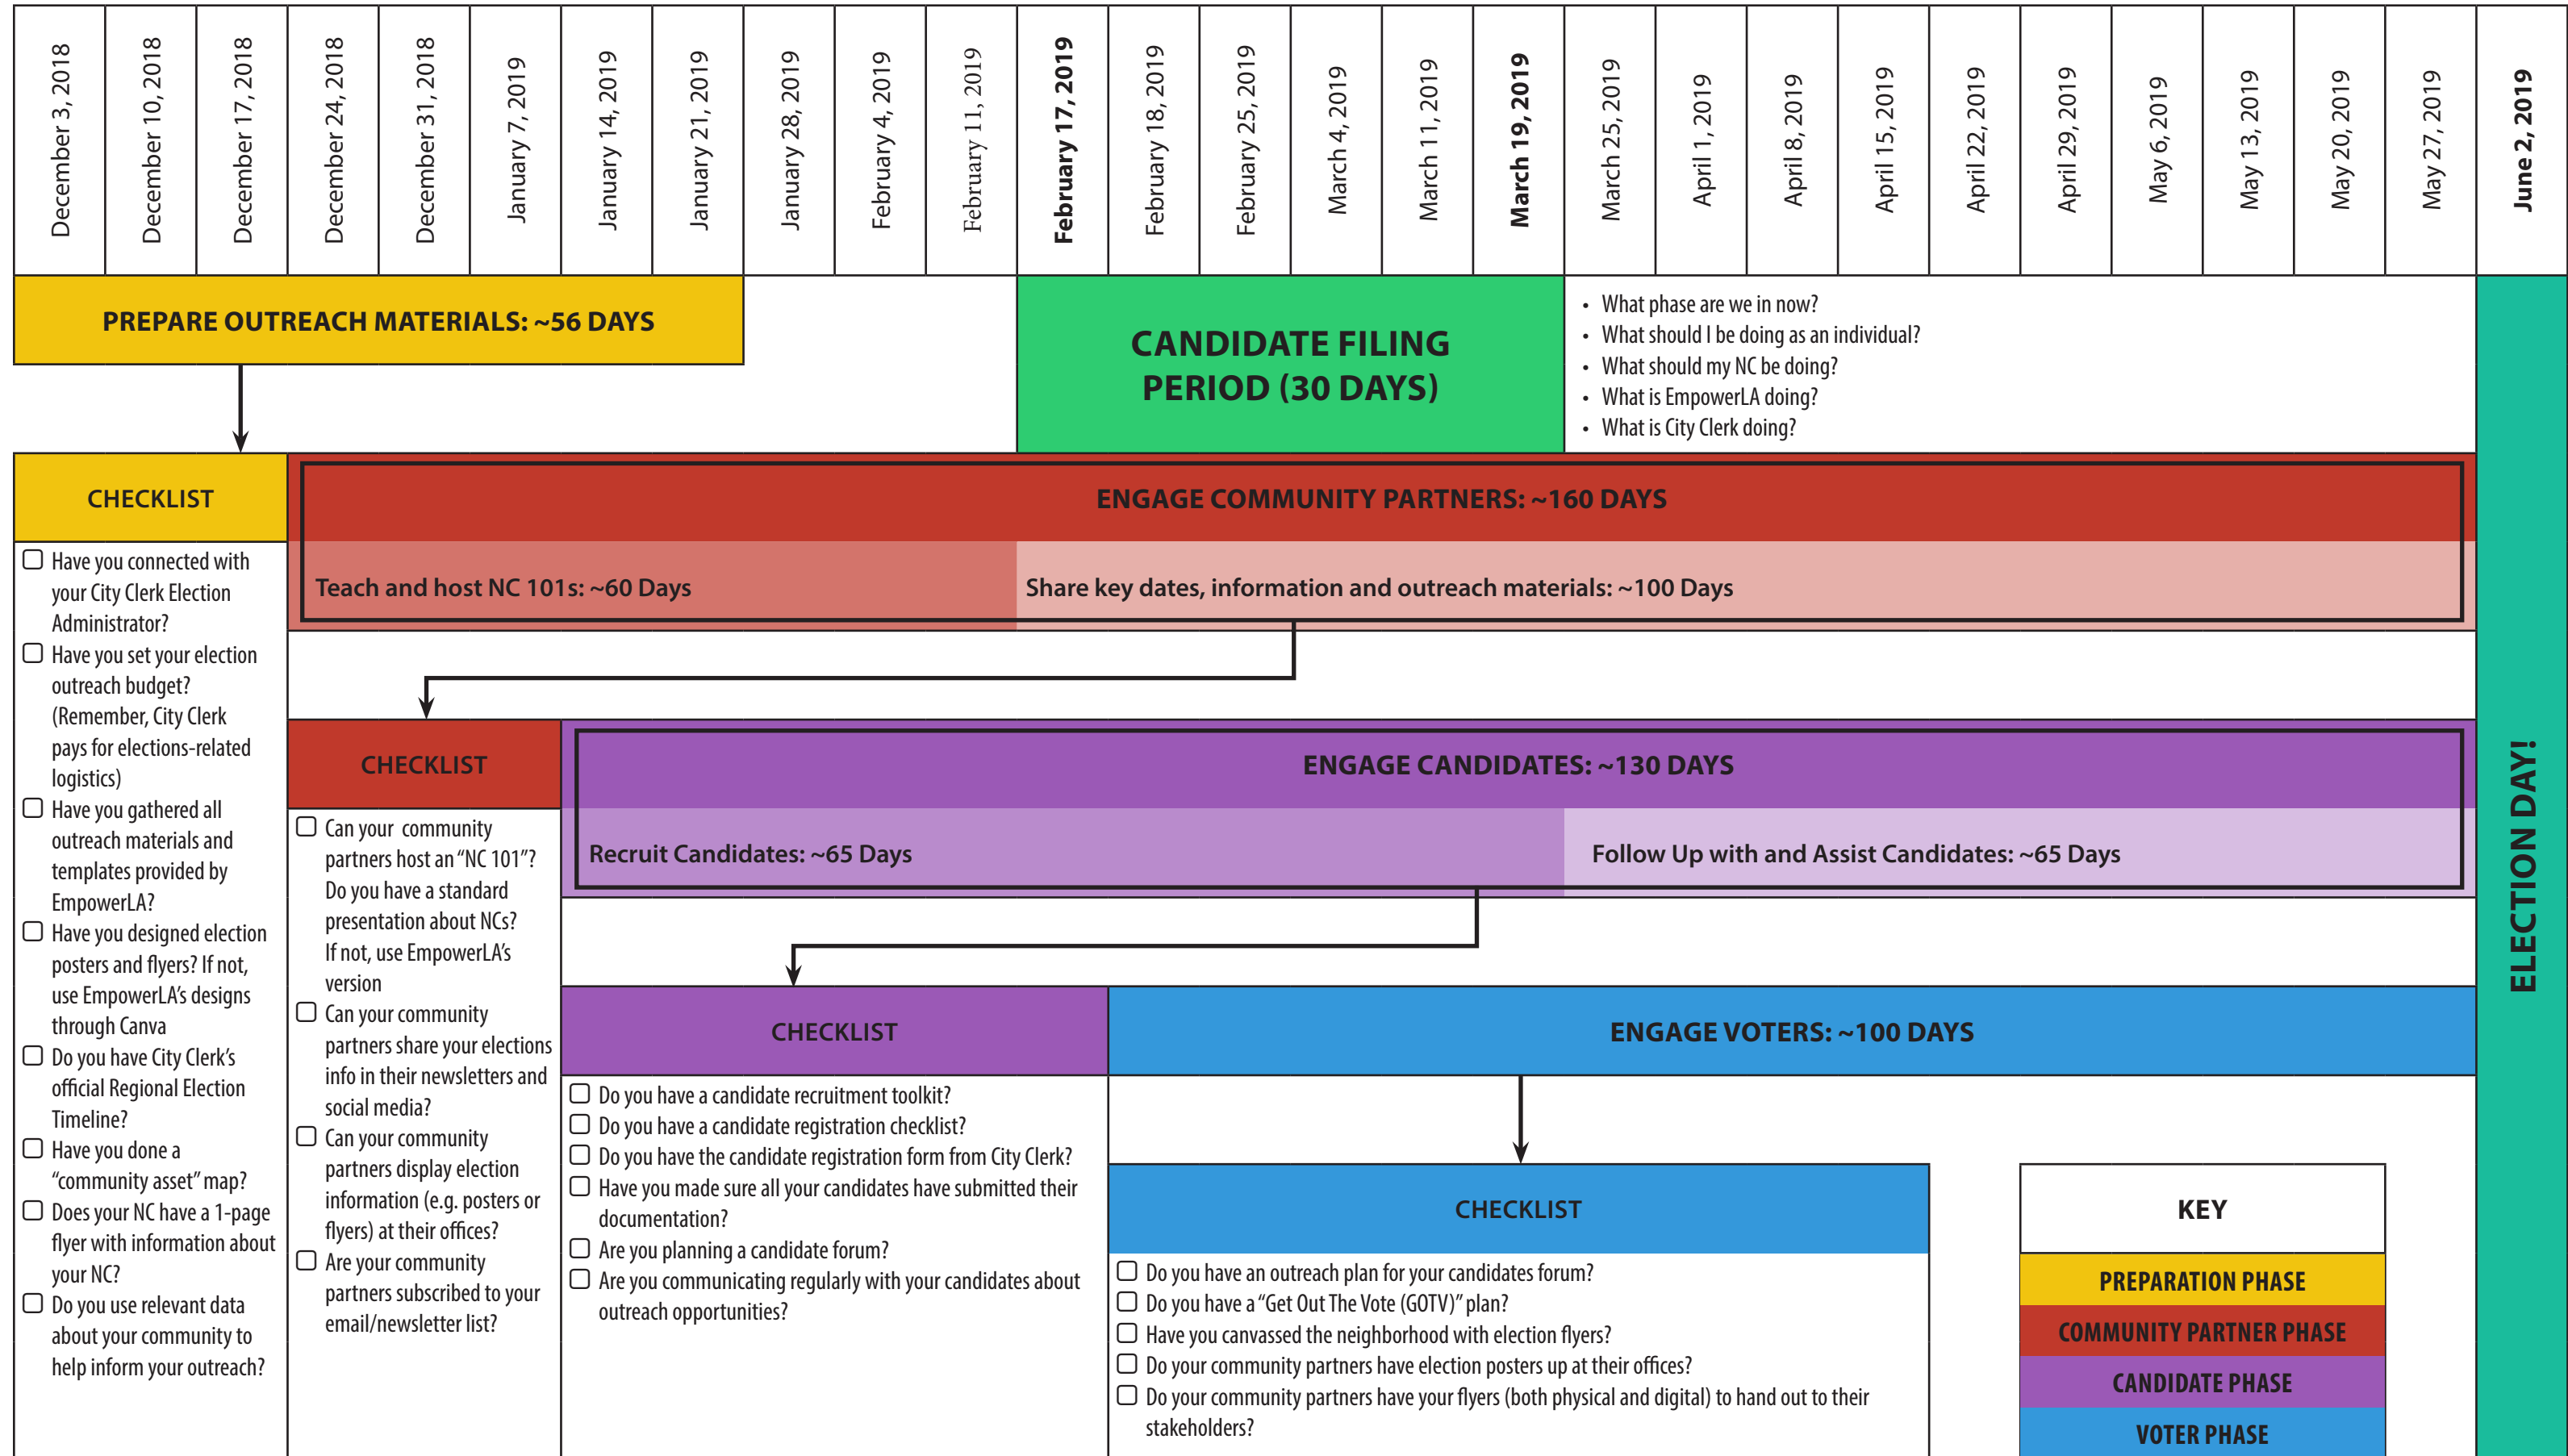

Election Outreach Timeline (Region 1)

~ = dates are approximate

Election Outreach Timeline (Region 2)

~ = dates are approximate

Election Outreach Timeline (Region 3)

~ = dates are approximate

Election Outreach Timeline (Region 4)

~ = dates are approximate

Election Outreach Timeline (Region 5)

~ = dates are approximate

Election Outreach Timeline (Region 6)

~ = dates are approximate

Election Outreach Timeline (Region 7)

~ = dates are approximate

Election Outreach Timeline (Region 8)

~ = dates are approximate

Election Outreach Timeline (Region 9)

~ = dates are approximate

Election Outreach Timeline (Region 10)

~ = dates are approximate

Election Outreach Timeline (Region 11)

~ = dates are approximate

Election Outreach Timeline (Region 12)

~ = dates are approximate

Election Outreach Timeline (Region 13 - Online Voting)

~ = dates are approximate