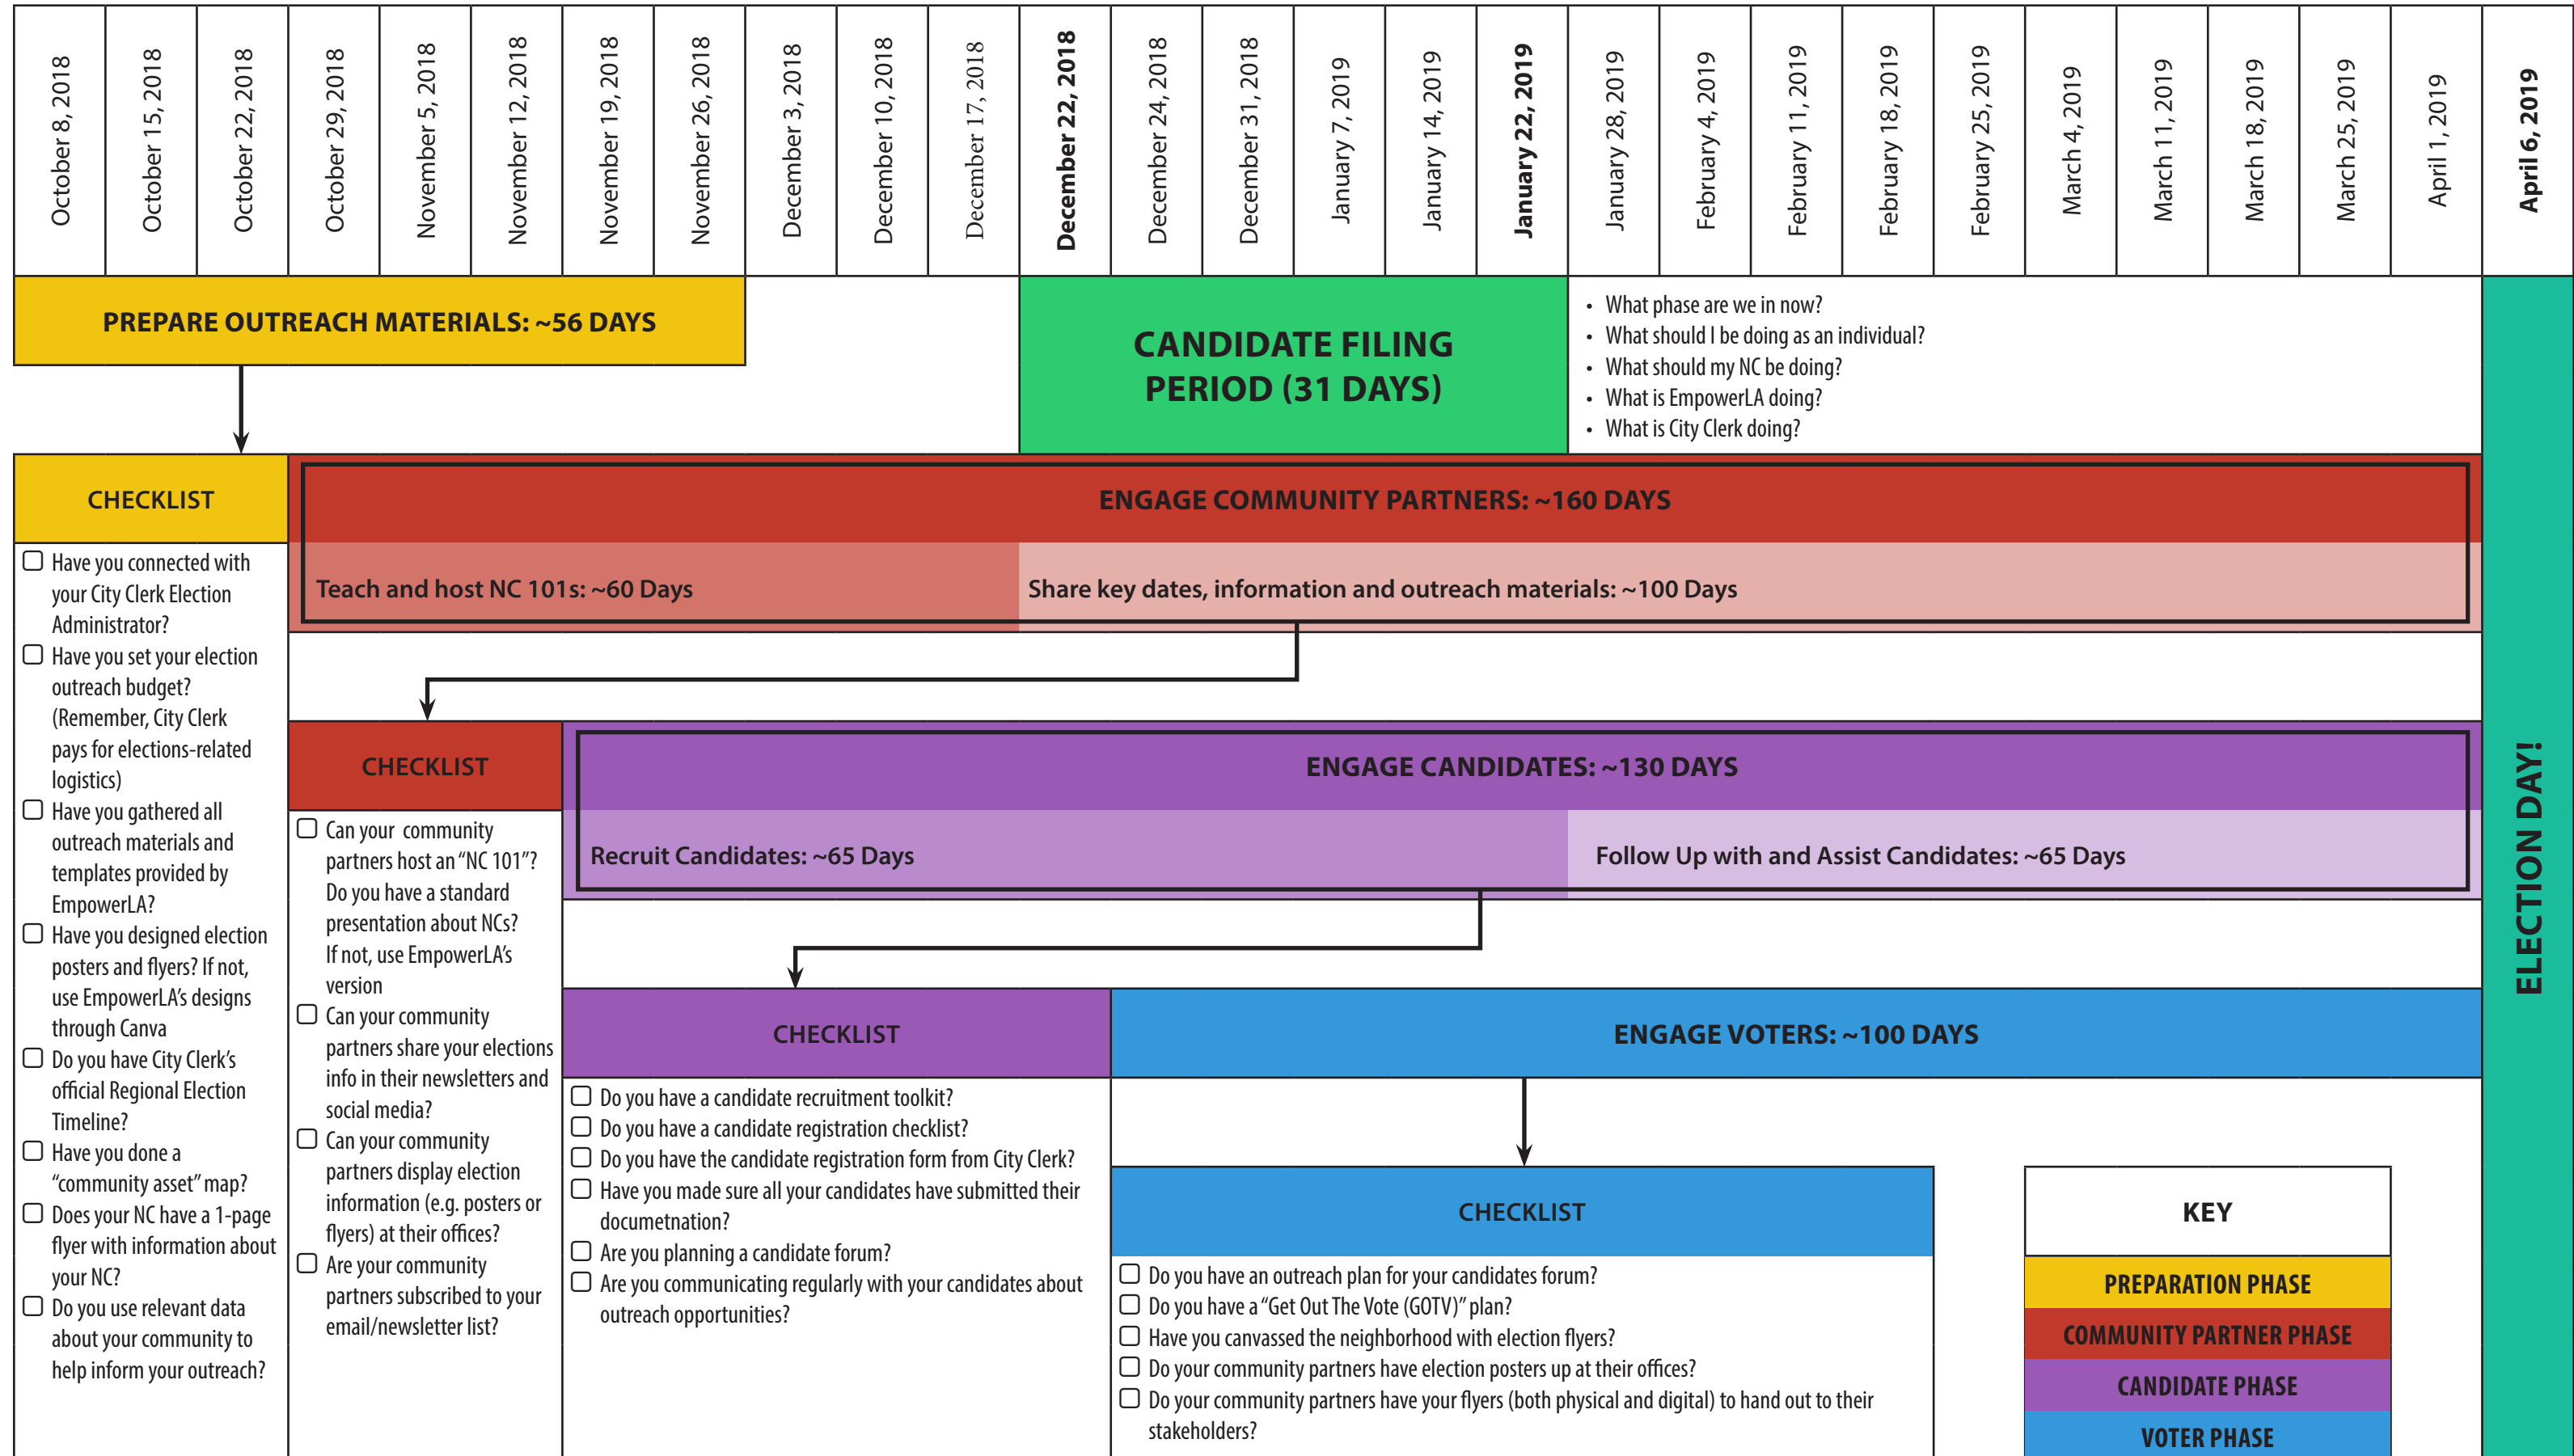

Election Outreach Timeline (Region 1)

~ = dates are approximate

Election Outreach Timeline (Region 2)

~ = dates are approximate

Election Outreach Timeline (Region 3)

~ = dates are approximate

Election Outreach Timeline (Region 4)

~ = dates are approximate

Election Outreach Timeline (Region 5)

~ = dates are approximate

Election Outreach Timeline (Region 6)

~ = dates are approximate

Election Outreach Timeline (Region 7)

~ = dates are approximate

Election Outreach Timeline (Region 8)

~ = dates are approximate

Election Outreach Timeline (Region 9)

~ = dates are approximate

Election Outreach Timeline (Region 10)

~ = dates are approximate

Election Outreach Timeline (Region 11)

~ = dates are approximate

Election Outreach Timeline (Region 12)

~ = dates are approximate

Election Outreach Timeline (Region 13 - Online Voting)

~ = dates are approximate