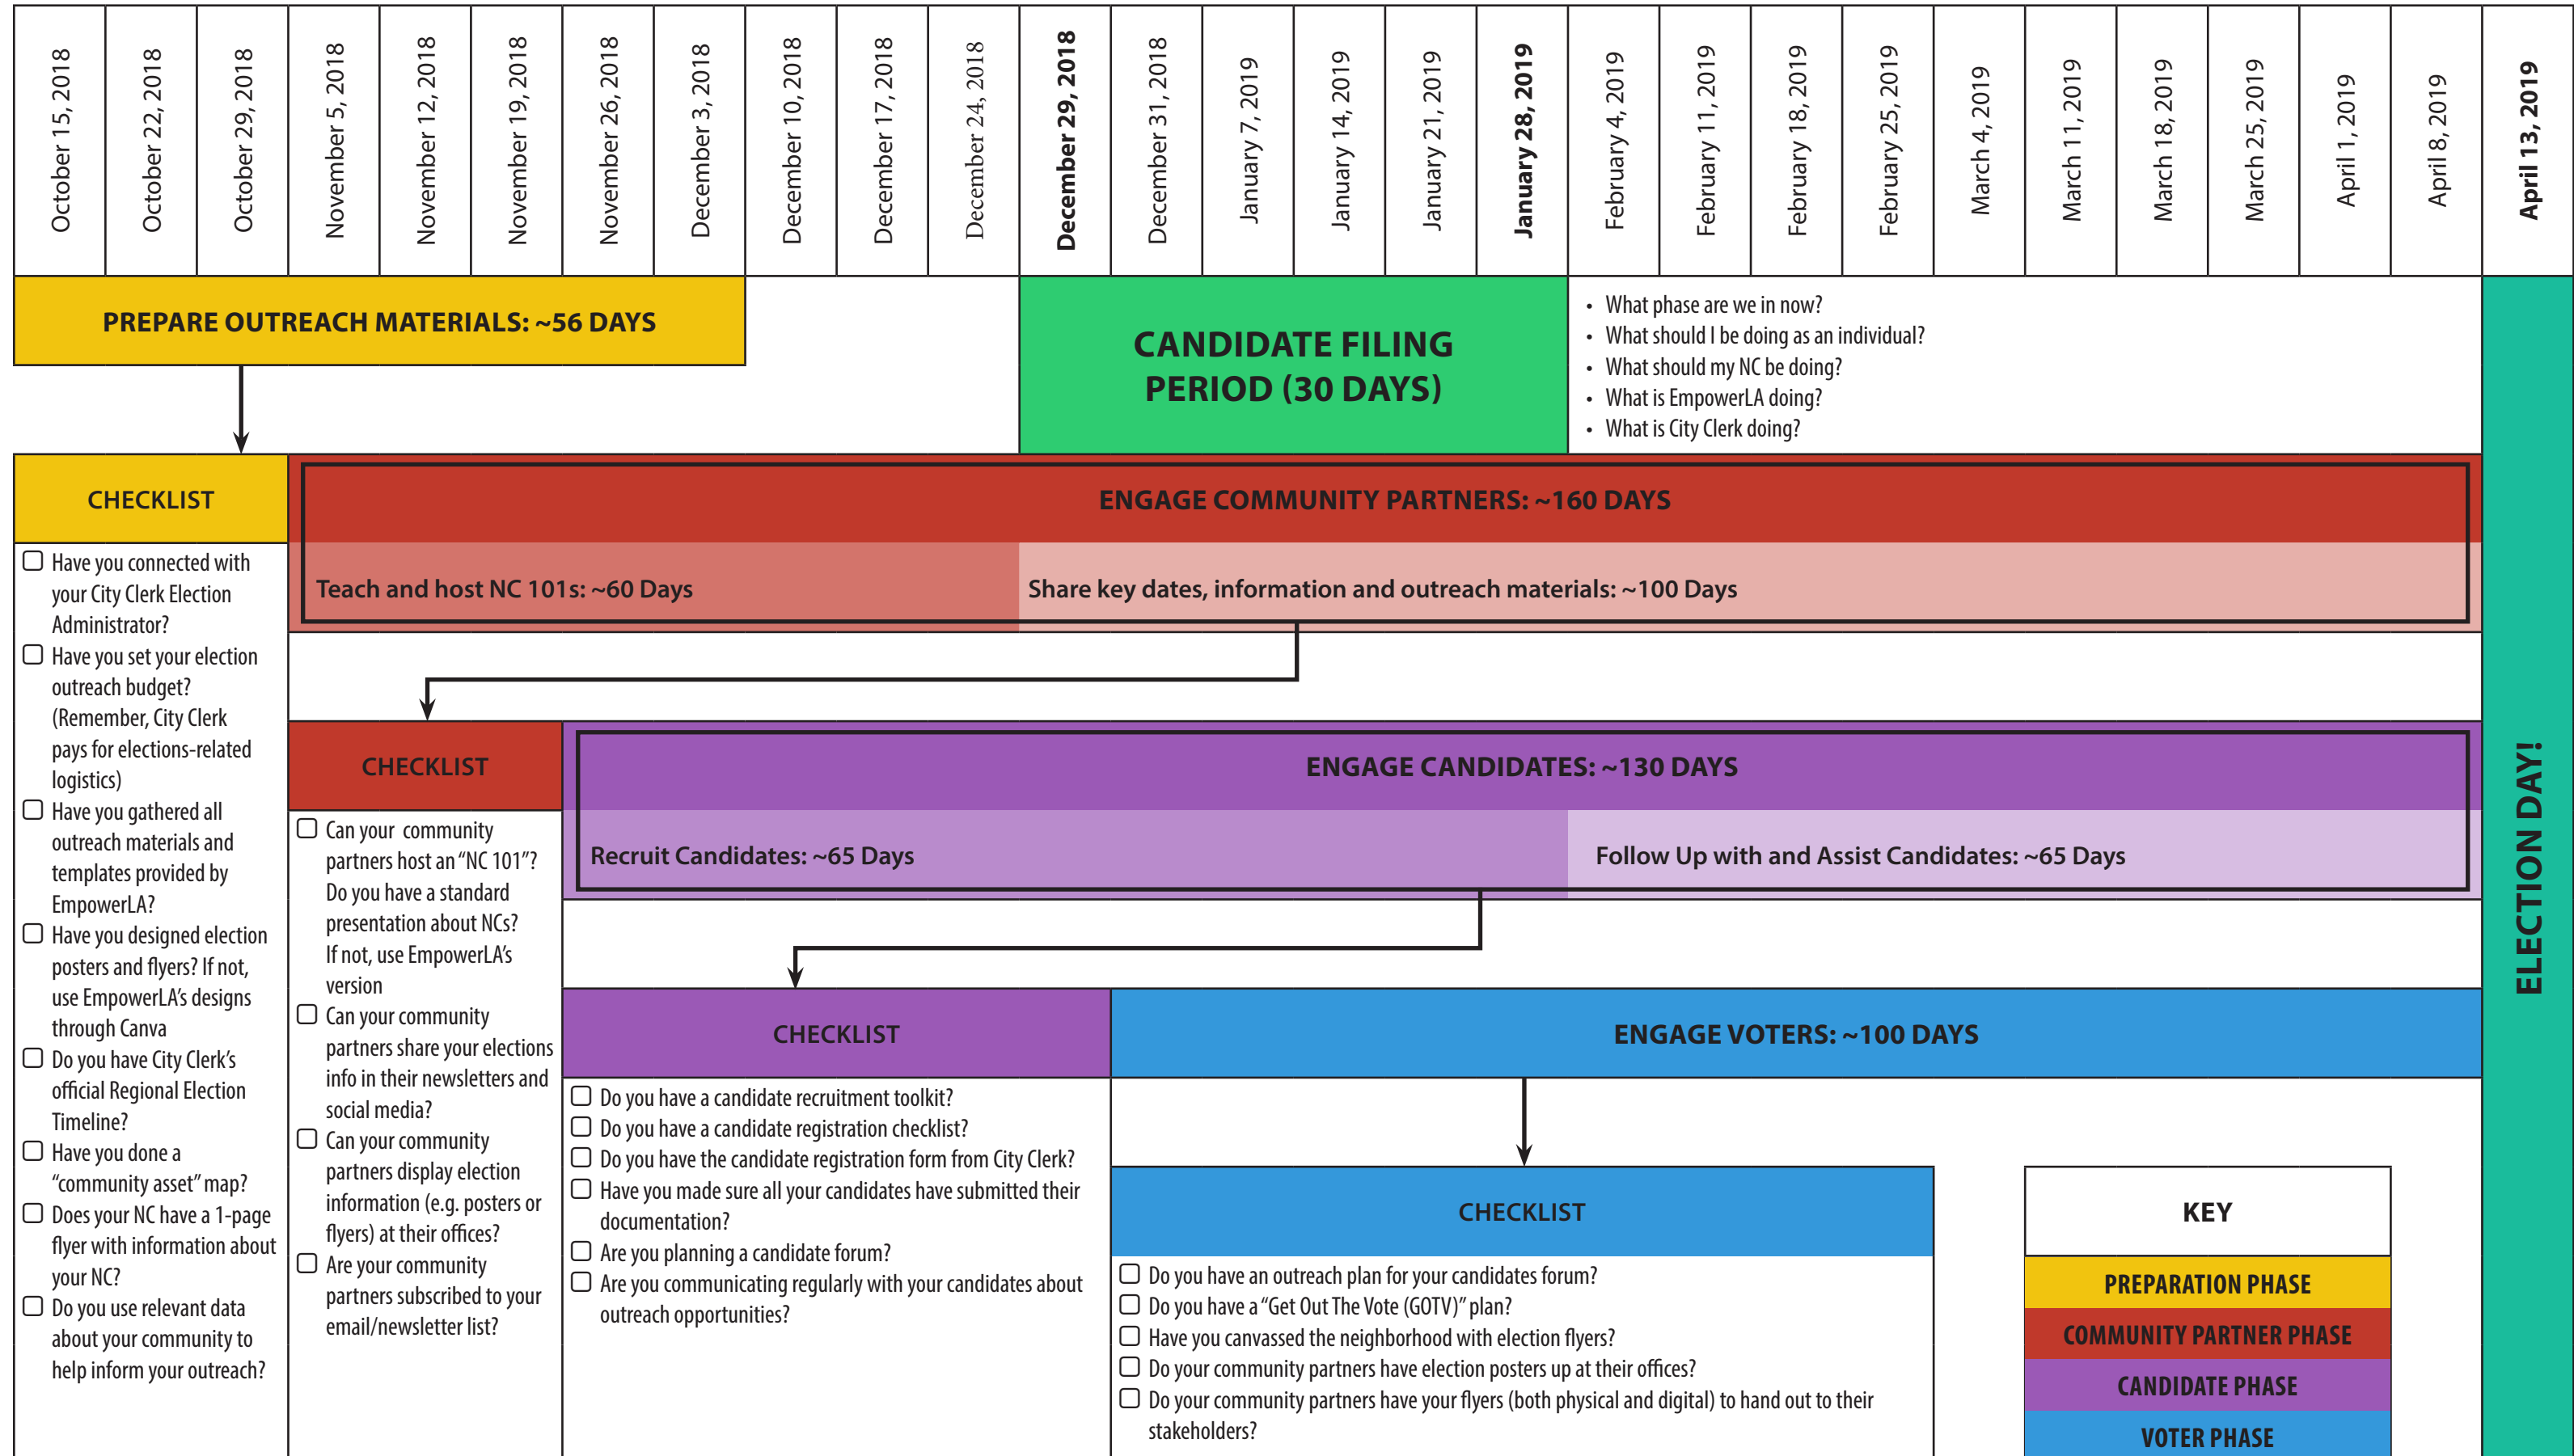

Election Outreach Timeline (Region 1)

~ = dates are approximate

Election Outreach Timeline (Region 2)

~ = dates are approximate

Election Outreach Timeline (Region 3)

~ = dates are approximate

Election Outreach Timeline (Region 4)

~ = dates are approximate

Election Outreach Timeline (Region 5)

~ = dates are approximate

Election Outreach Timeline (Region 6)

~ = dates are approximate

Election Outreach Timeline (Region 7)

~ = dates are approximate

Election Outreach Timeline (Region 8)

~ = dates are approximate

Election Outreach Timeline (Region 9)

~ = dates are approximate

Election Outreach Timeline (Region 10)

~ = dates are approximate

Election Outreach Timeline (Region 11)

~ = dates are approximate

Election Outreach Timeline (Region 12)

~ = dates are approximate

Election Outreach Timeline (Region 13 - Online Voting)

~ = dates are approximate