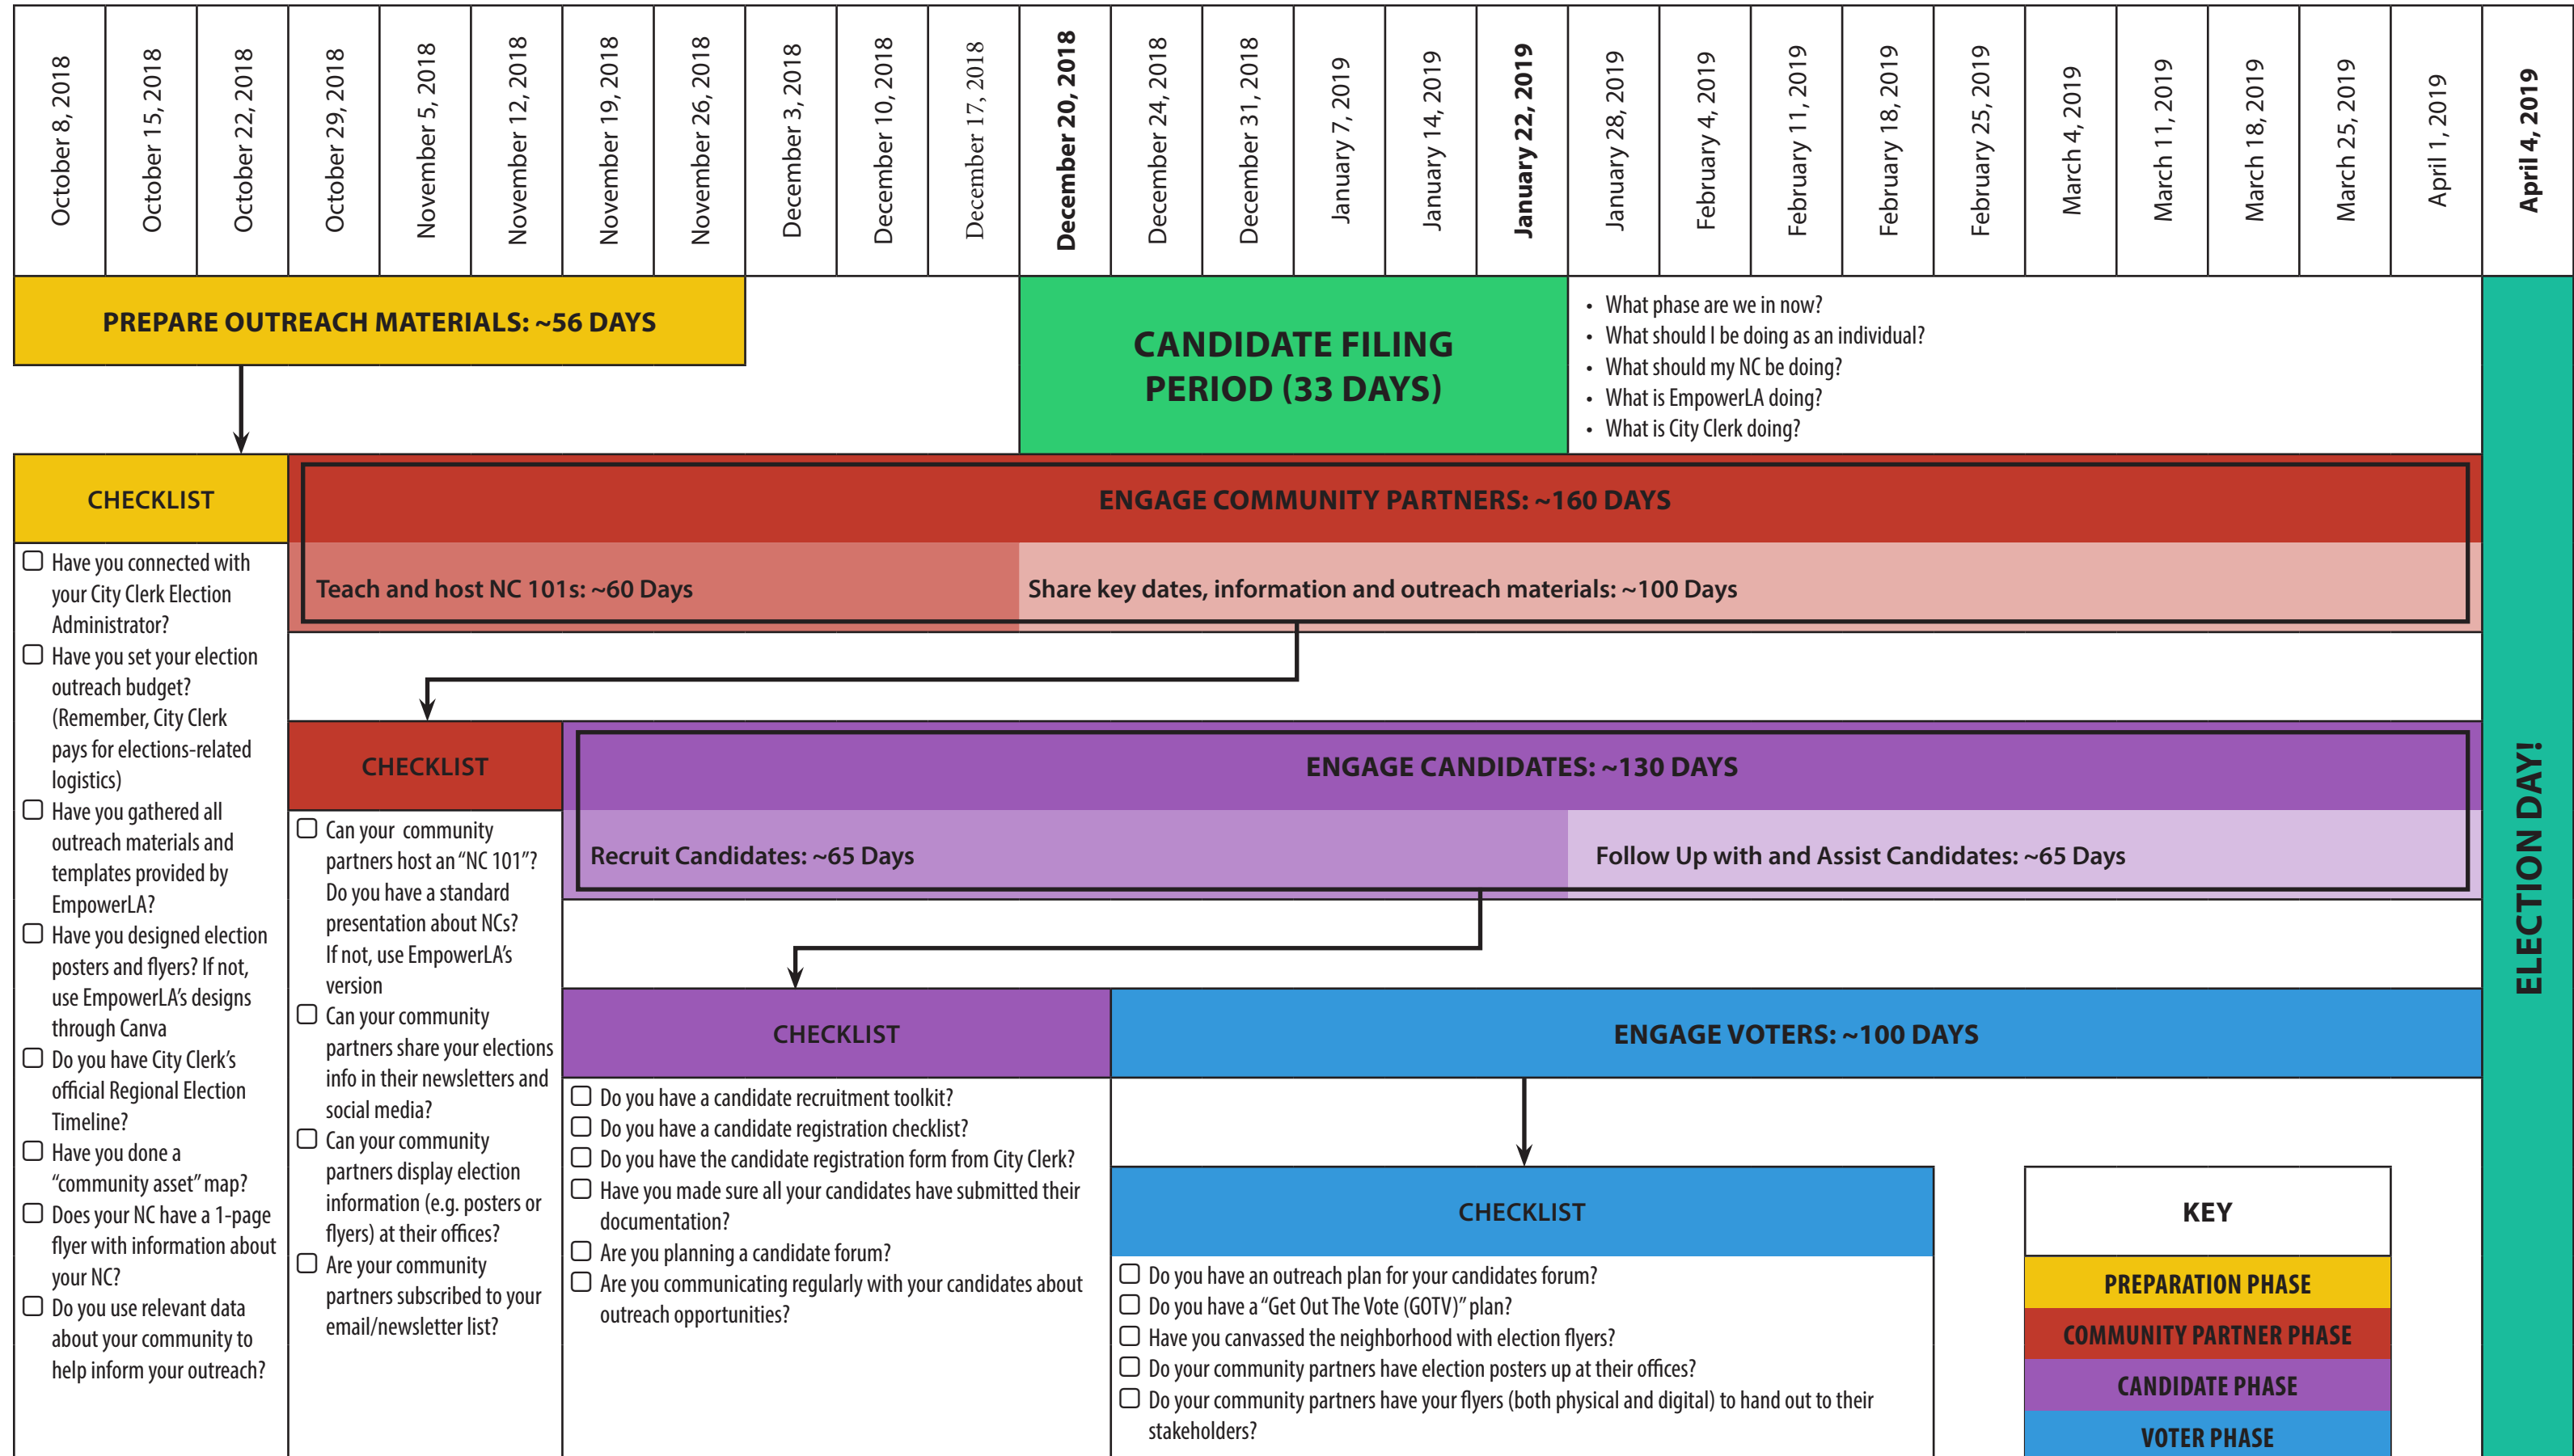

Election Outreach Timeline (Region 1)

~ = dates are approximate

Election Outreach Timeline (Region 2)

~ = dates are approximate

Election Outreach Timeline (Region 3)

~ = dates are approximate

Election Outreach Timeline (Region 4)

~ = dates are approximate

Election Outreach Timeline (Region 5)

~ = dates are approximate

Election Outreach Timeline (Region 6)

~ = dates are approximate

Election Outreach Timeline (Region 7)

~ = dates are approximate

Election Outreach Timeline (Region 8)

~ = dates are approximate

Election Outreach Timeline (Region 9)

~ = dates are approximate

Election Outreach Timeline (Region 10)

~ = dates are approximate

Election Outreach Timeline (Region 11)

~ = dates are approximate

Election Outreach Timeline (Region 12)

~ = dates are approximate

Election Outreach Timeline (Region 13 - Online Voting)

~ = dates are approximate