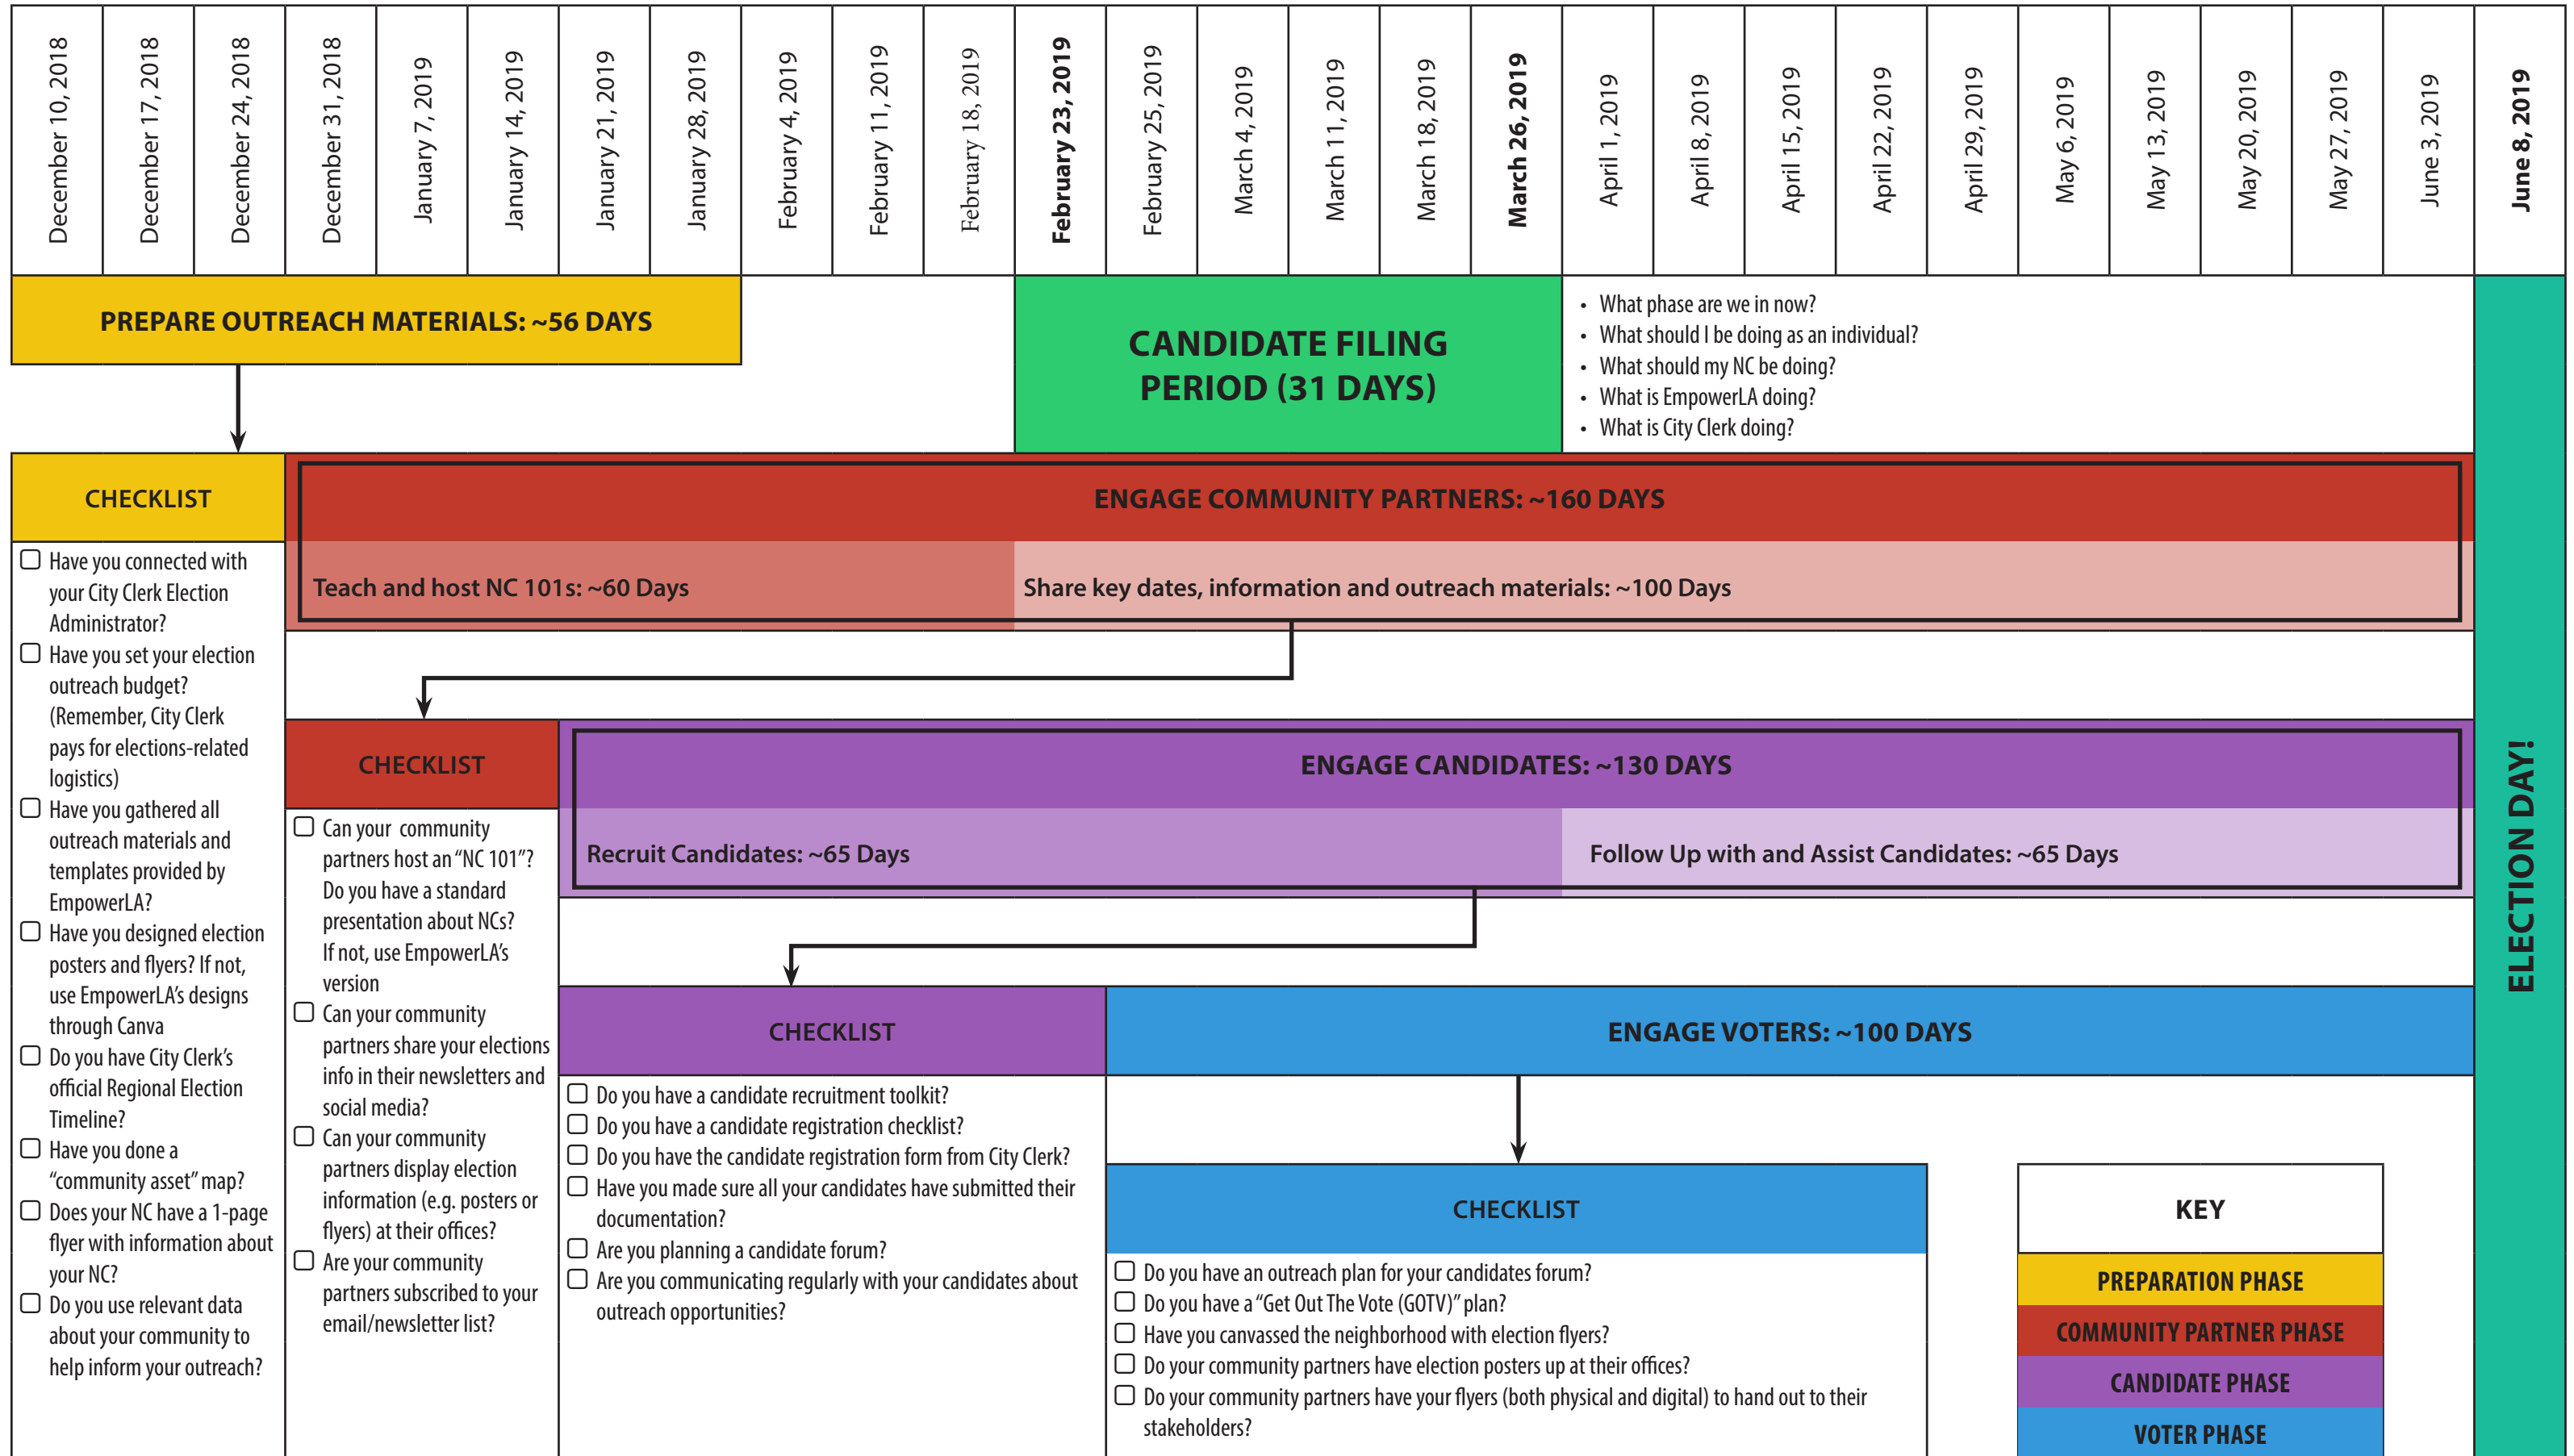

Election Outreach Timeline (Region 1)

~ = dates are approximate

Election Outreach Timeline (Region 2)

~ = dates are approximate

Election Outreach Timeline (Region 3)

~ = dates are approximate

Election Outreach Timeline (Region 4)

~ = dates are approximate

Election Outreach Timeline (Region 5)

~ = dates are approximate

Election Outreach Timeline (Region 6)

~ = dates are approximate

Election Outreach Timeline (Region 7)

~ = dates are approximate

Election Outreach Timeline (Region 8)

~ = dates are approximate

Election Outreach Timeline (Region 9)

~ = dates are approximate

Election Outreach Timeline (Region 10)

~ = dates are approximate

Election Outreach Timeline (Region 11)

~ = dates are approximate

Election Outreach Timeline (Region 12)

~ = dates are approximate

Election Outreach Timeline (Region 13 - Online Voting)

~ = dates are approximate